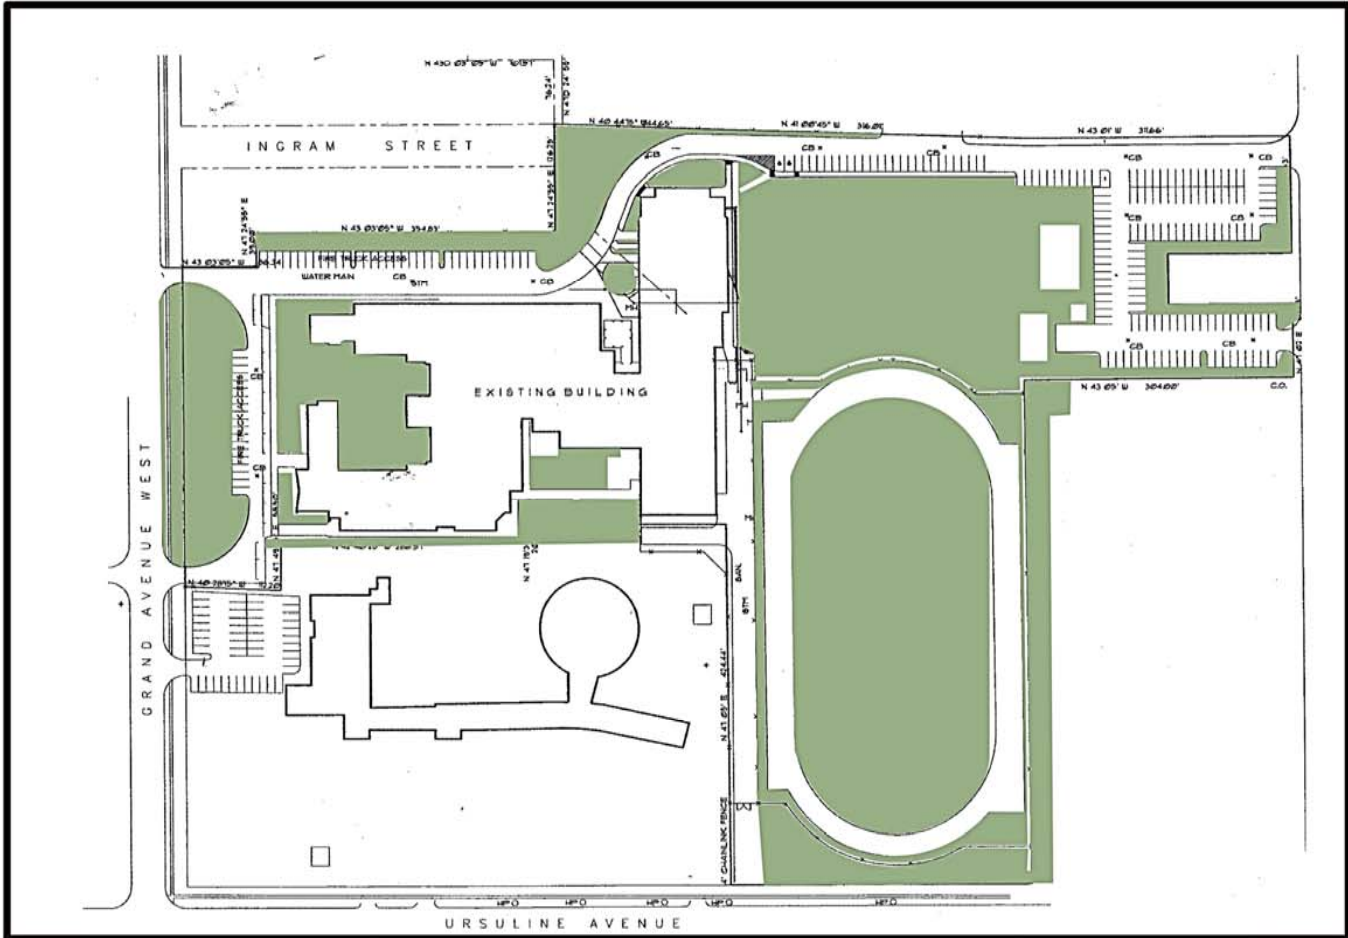

**ST. CLAIR CATHOLIC
DISTRICT SCHOOL BOARD**
Lighting the Way - Rejoicing in Our Journey

URSULINE COLLEGE CATHOLIC SCHOOL
.85 GRAND AVE W CHATHAM ON.

TOTAL SITE ACREAGE 15.06
GRASS ACREAGE 10.19

JOHN J. ZSMAN
MARCH 2009