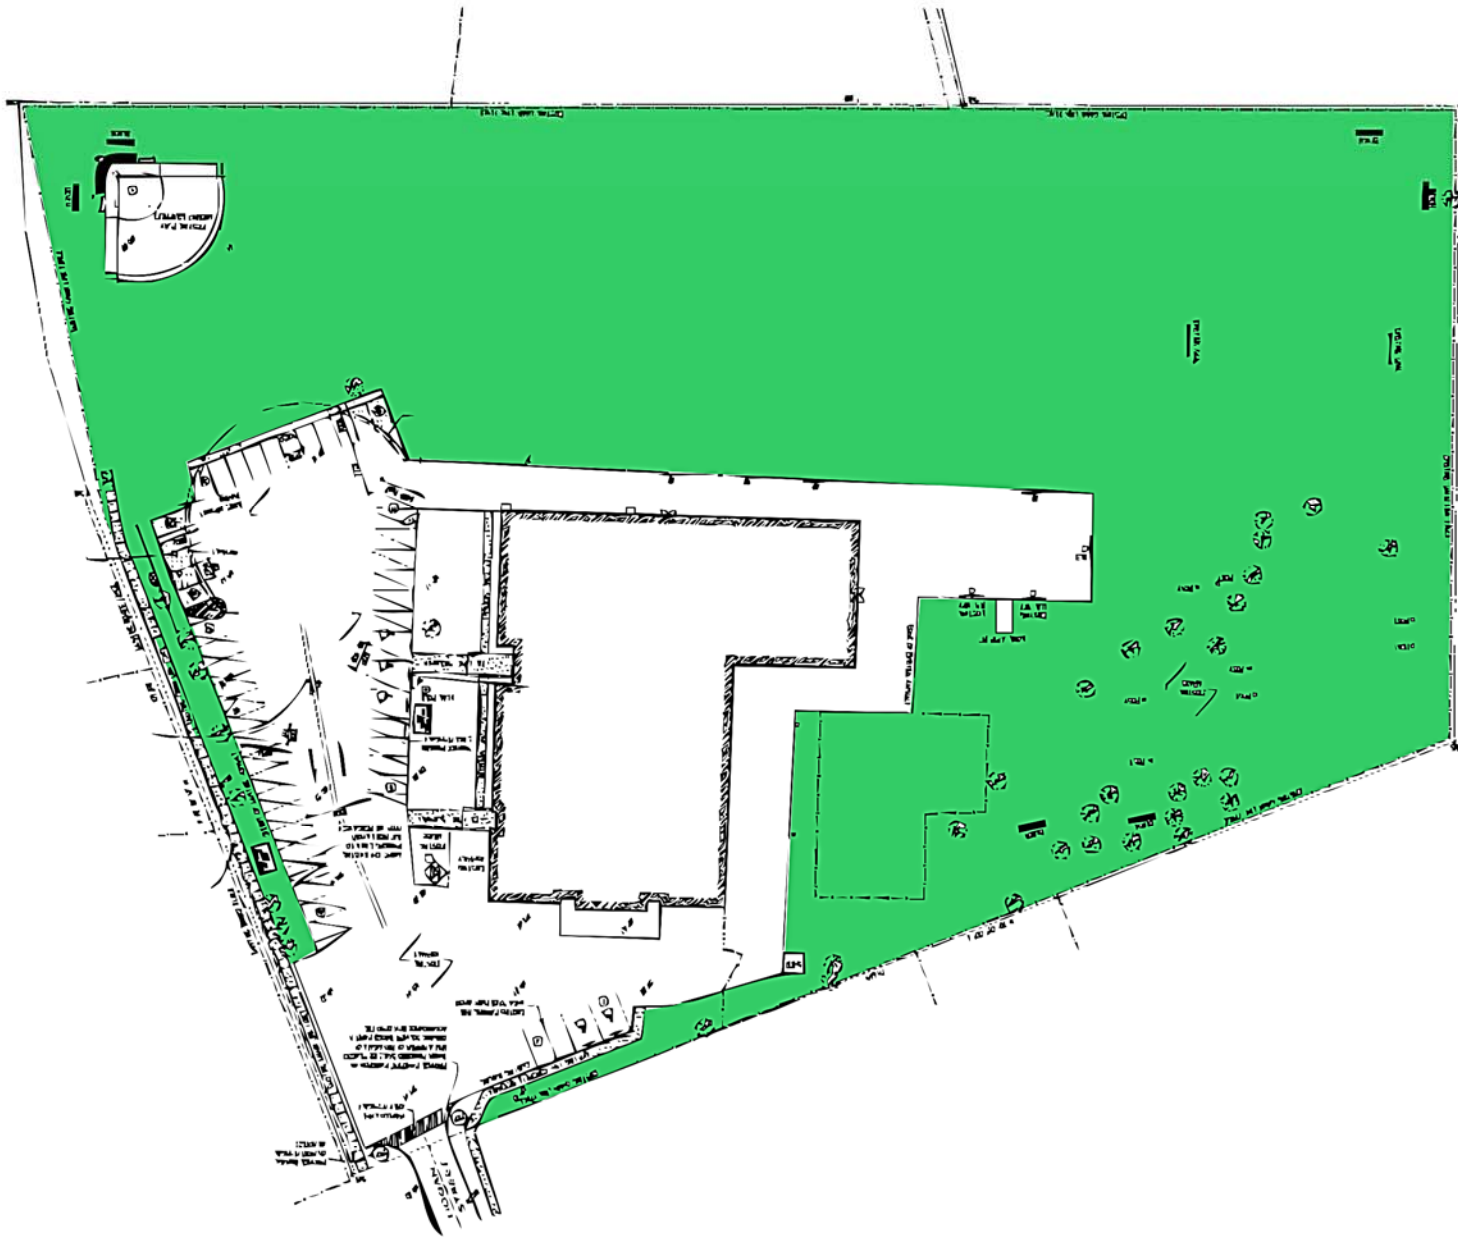

ST. CLAIR CATHOLIC
DISTRICT SCHOOL BOARD
Lighting the Way ~ Rejoicing in Our Journey

ST MICHAEL CATHOLIC SCHOOL
BRIGHTS GROVE ON

TOTAL SITE ACREAGE : 5.46
GRASS ACREAGE

JOHN VLASMAN