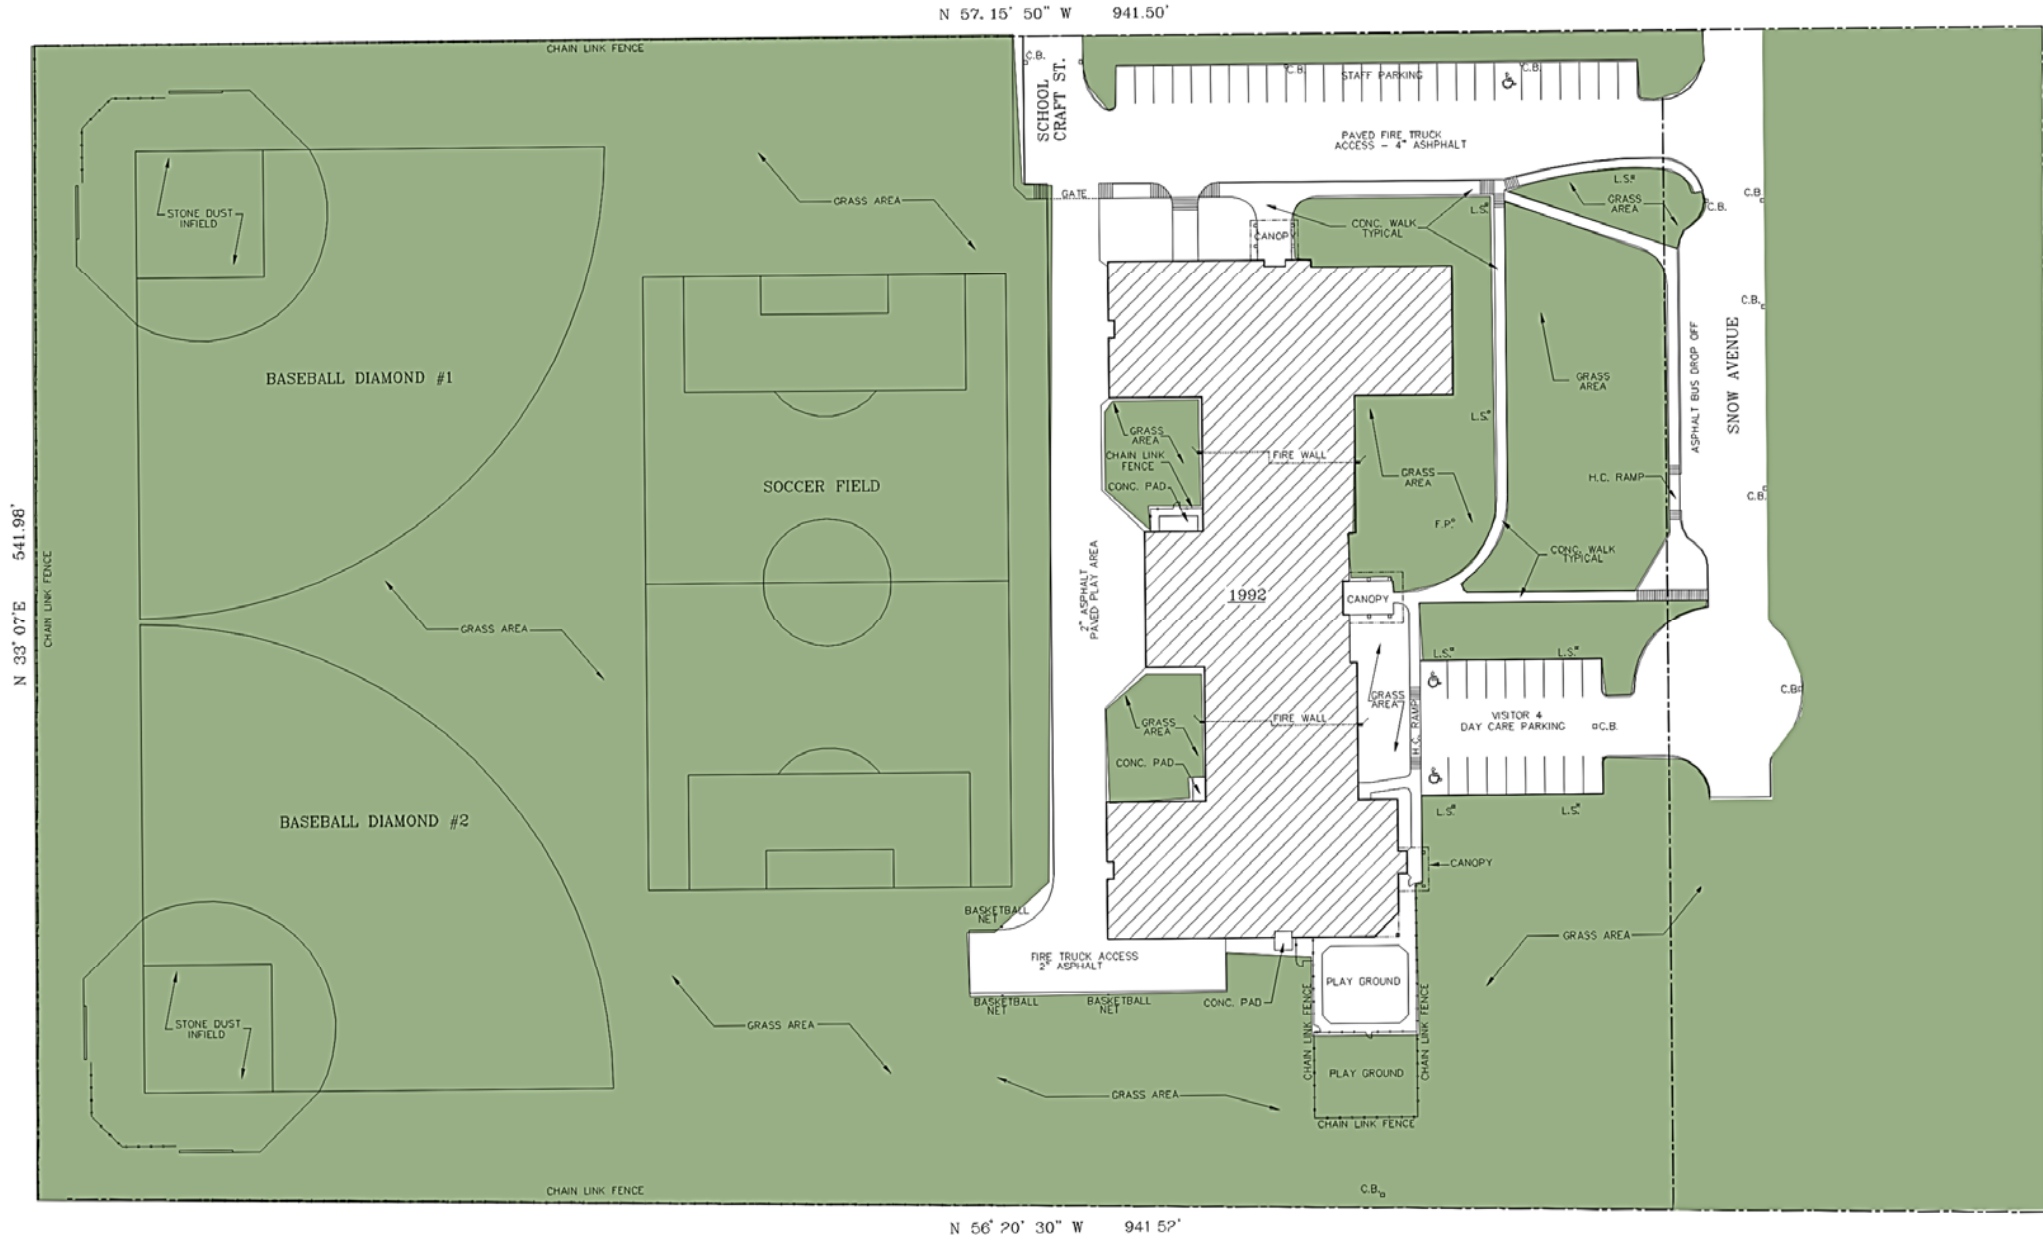

ST. CLAIR CATHOLIC
DISTRICT SCHOOL BOARD
Lighting the Way ~ Rejoicing in Our Journey

ST. ANNE CATHOLIC SCHOOL
183 SNOW AVE. BLENHEIM ON

TOTAL SITE ACREAGE : 11.88
UNPAVED PLAY : 5.78

JOHN VLASMAN