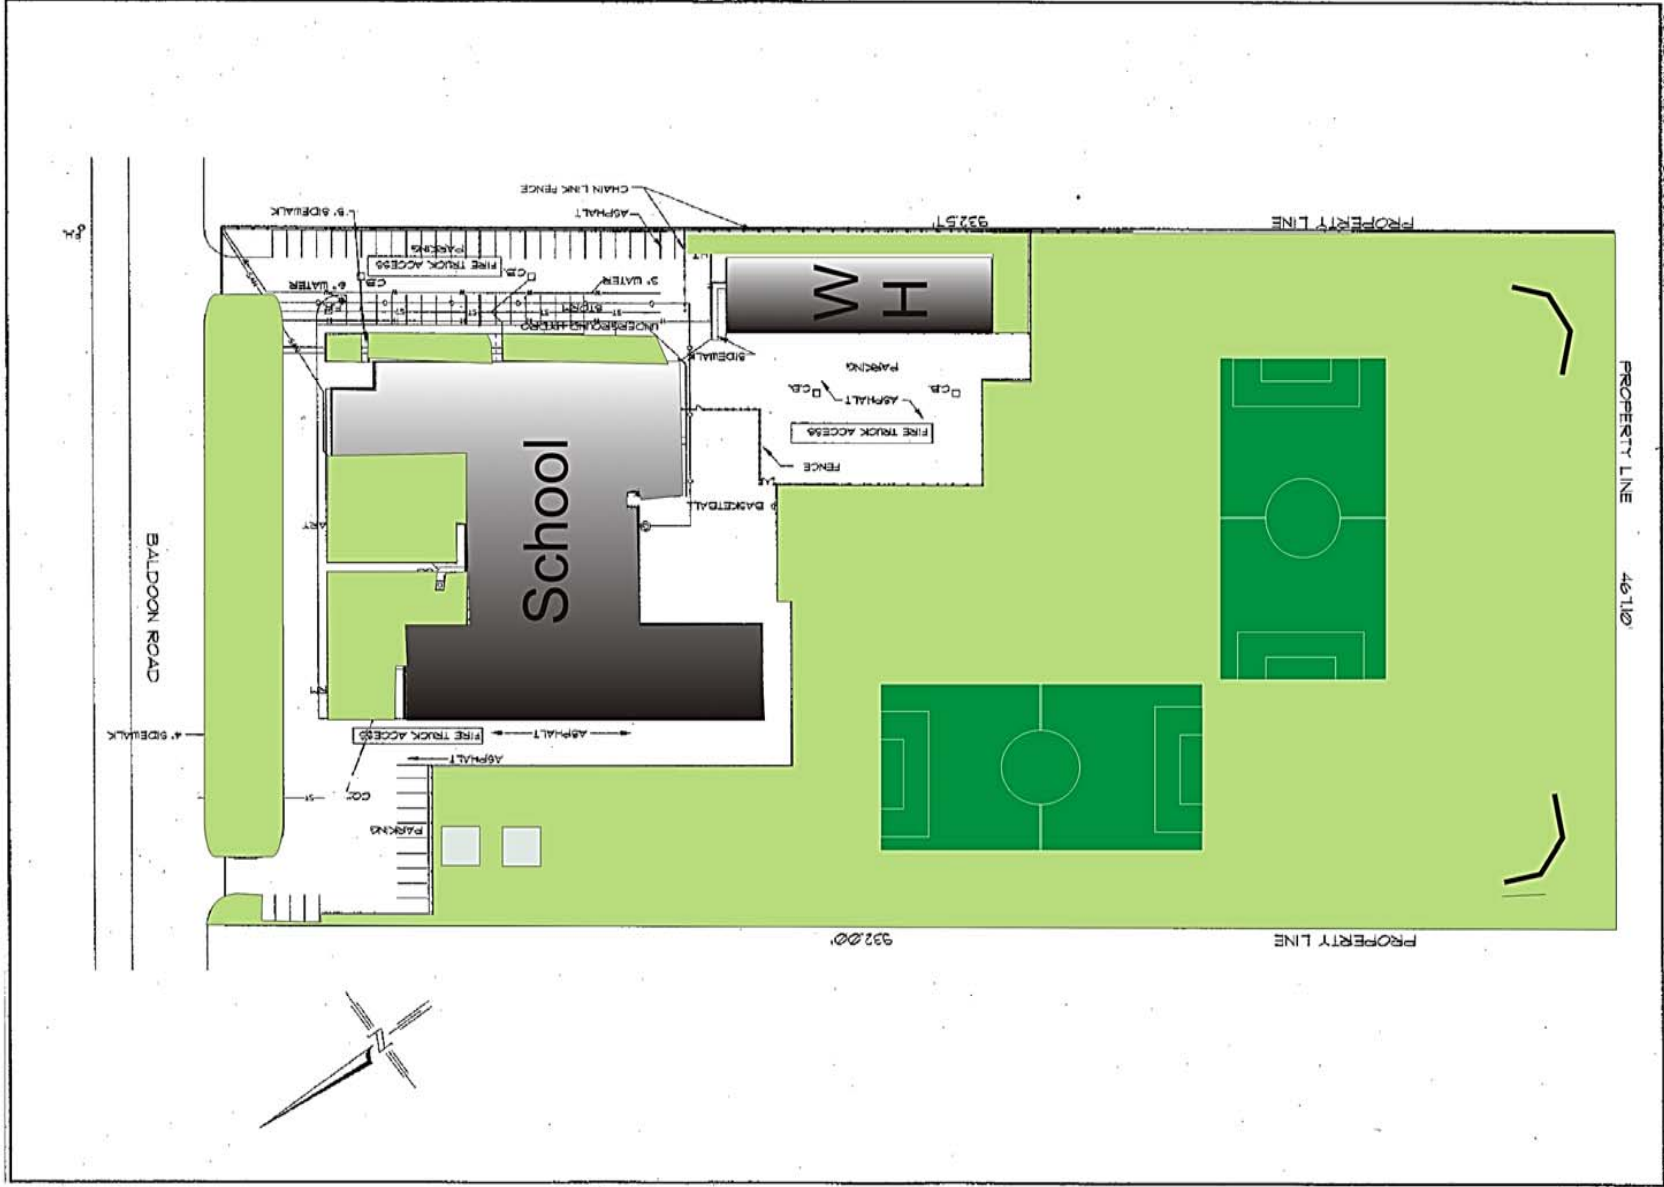

C.O. REF. EATP-1-106 LAST UPDATE NOV 19 1997

ST. CLAIR CATHOLIC
DISTRICT SCHOOL BOARD

OUR LADY OF FATIMA

CONTRACTOR Grass Cutting
UNPAVED PLAYGROUND 6.122 ACRES