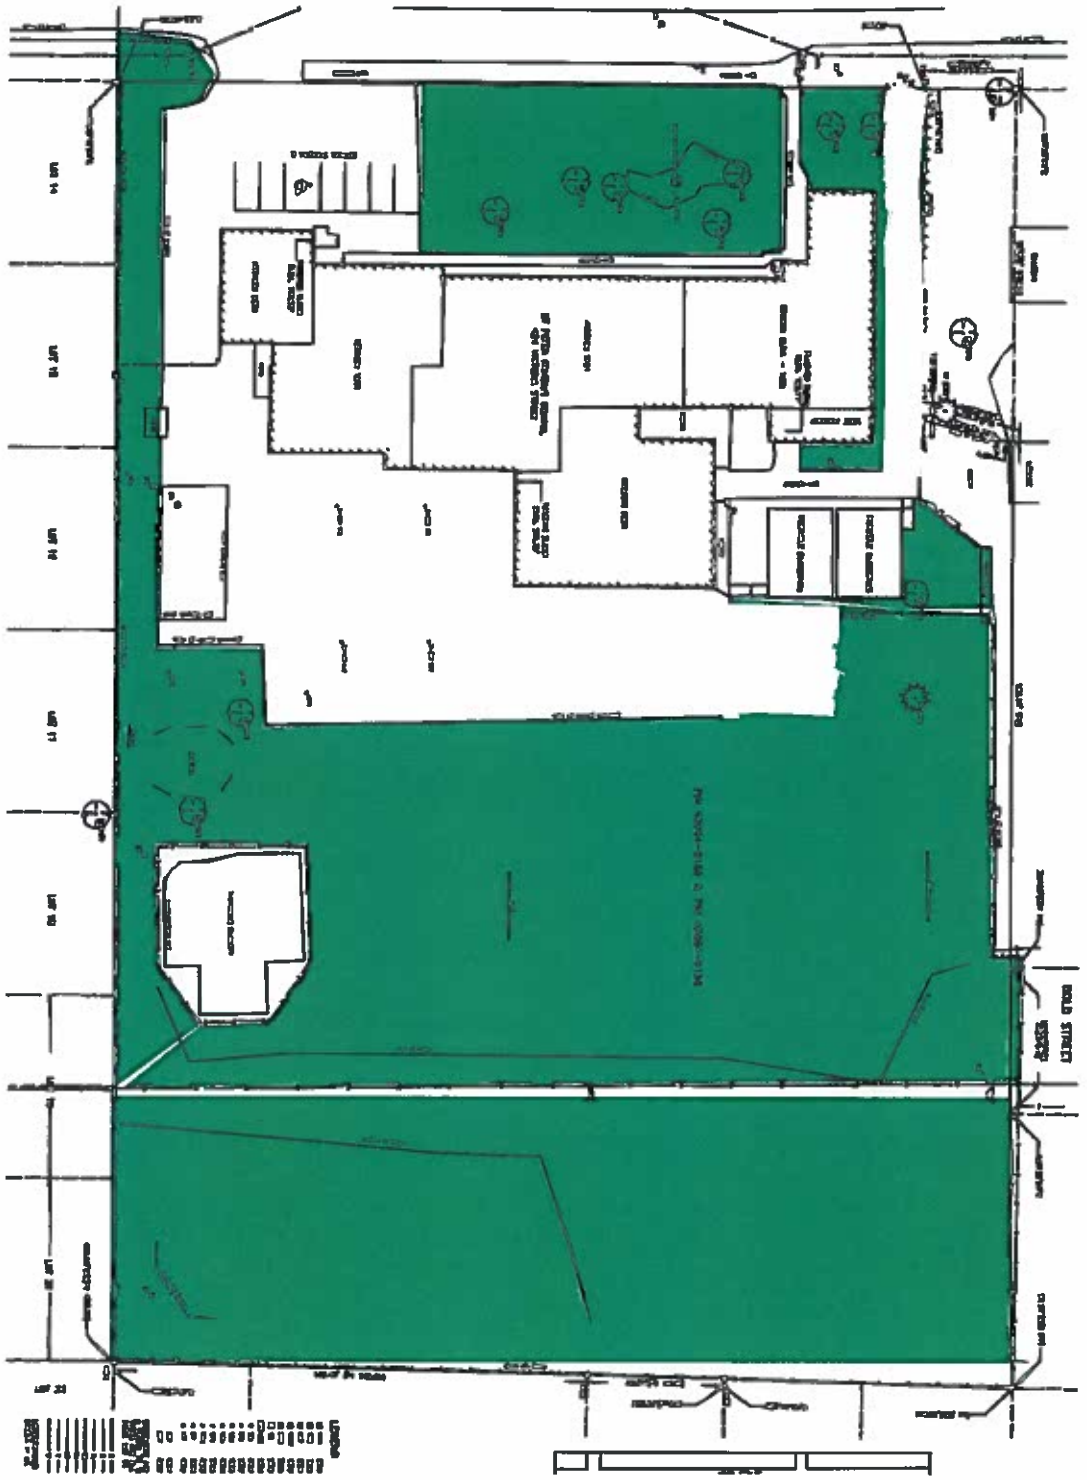

ST. CLAIR CATHOLIC DISTRICT SCHOOL BOARD
Lighting the Way - Rejoicing in Our Journey

ST. PETTER CANISIUS CATHOLIC SCHOOL
WATTFORD ON

TOTAL SITE ACREAGE 3.38
GRASS ACREAGE 1.85

JOSH WILSON