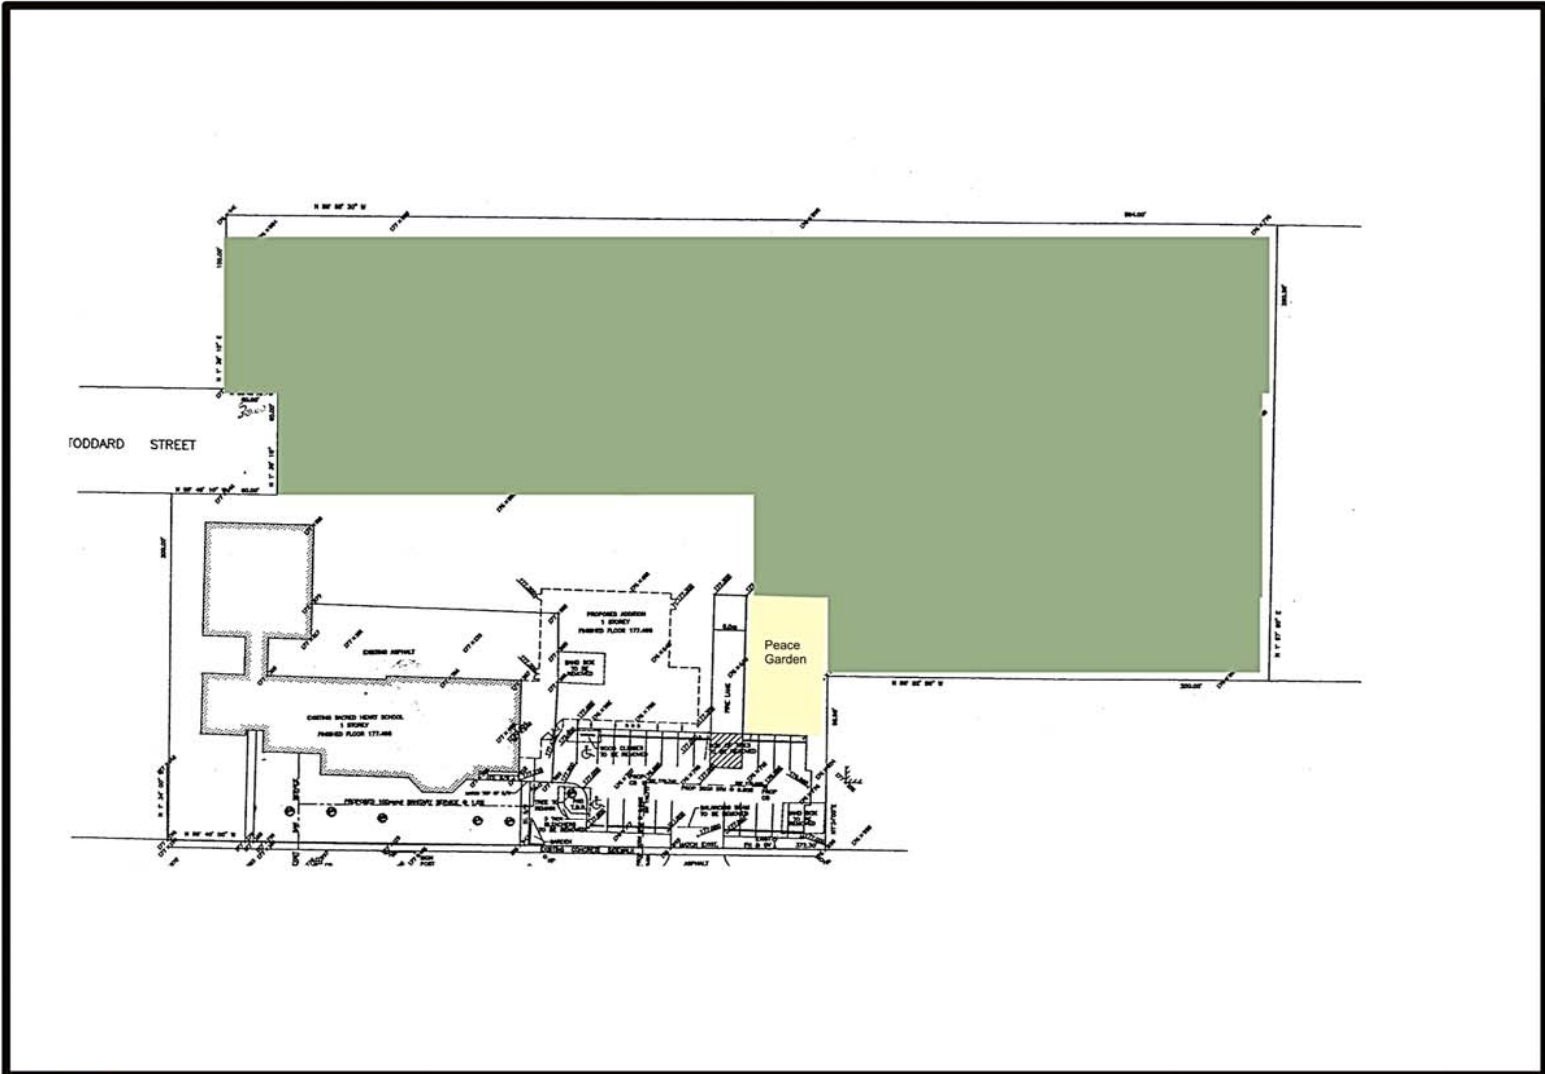

Sacred Heart Catholic School
Port Lambton

| | |
|--------------------|-------|
| TOTAL SITE ACREAGE | _____ |
| GRASS ACREAGE | _____ |

100' 12'
20' 15'

SHED
STORAGE AND EQUIPMENT

2 STORY ADDITION
750 SQ. FT.