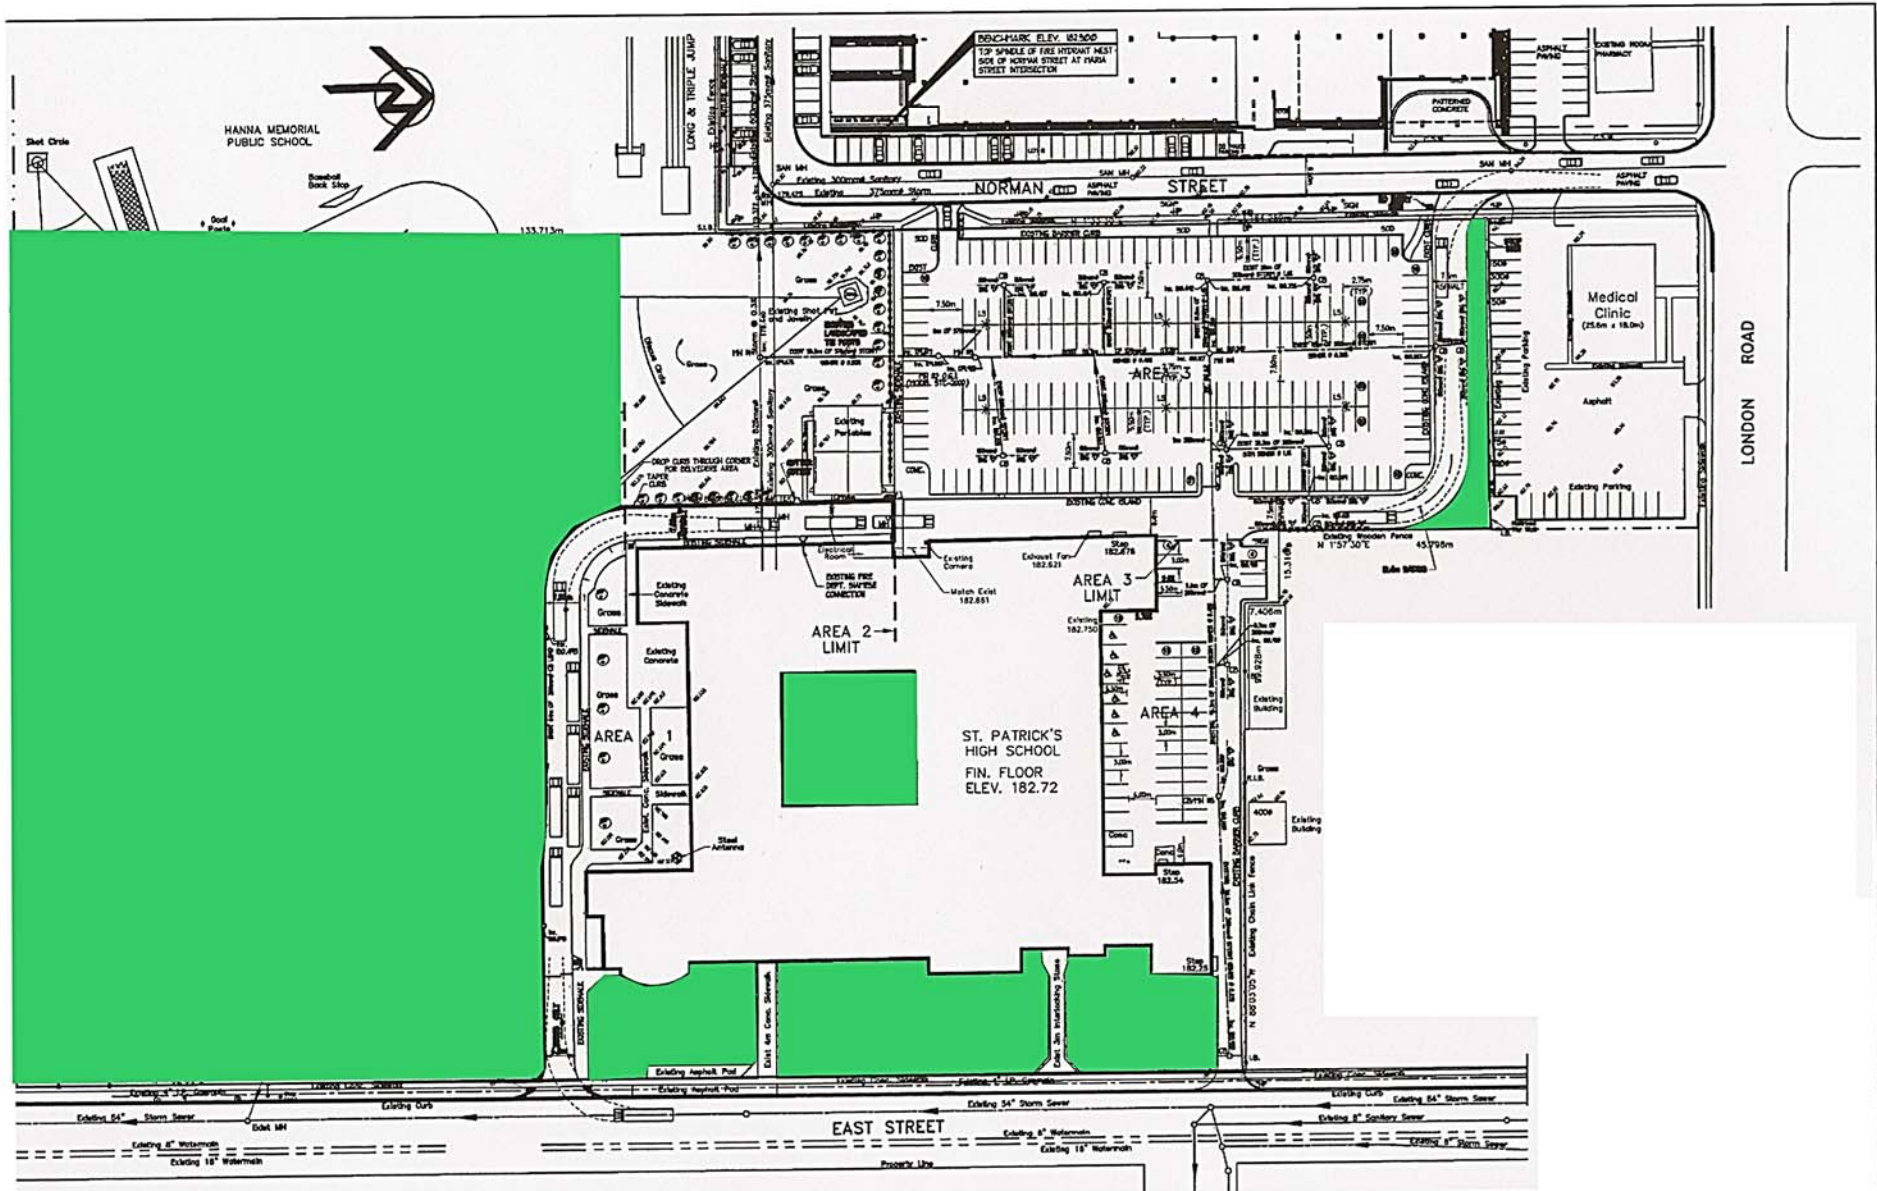

ST. CLAIR CATHOLIC
DISTRICT SCHOOL BOARD
Lighting the Way ~ Rejoicing in Our Journey

ST PATRICK'S SECONDARY CATHOLIC SCHOOL
SARNIA ON

TOTAL SITE ACREAGE : 12.7
GRASS ACREAGE

JOHN VLASMAN