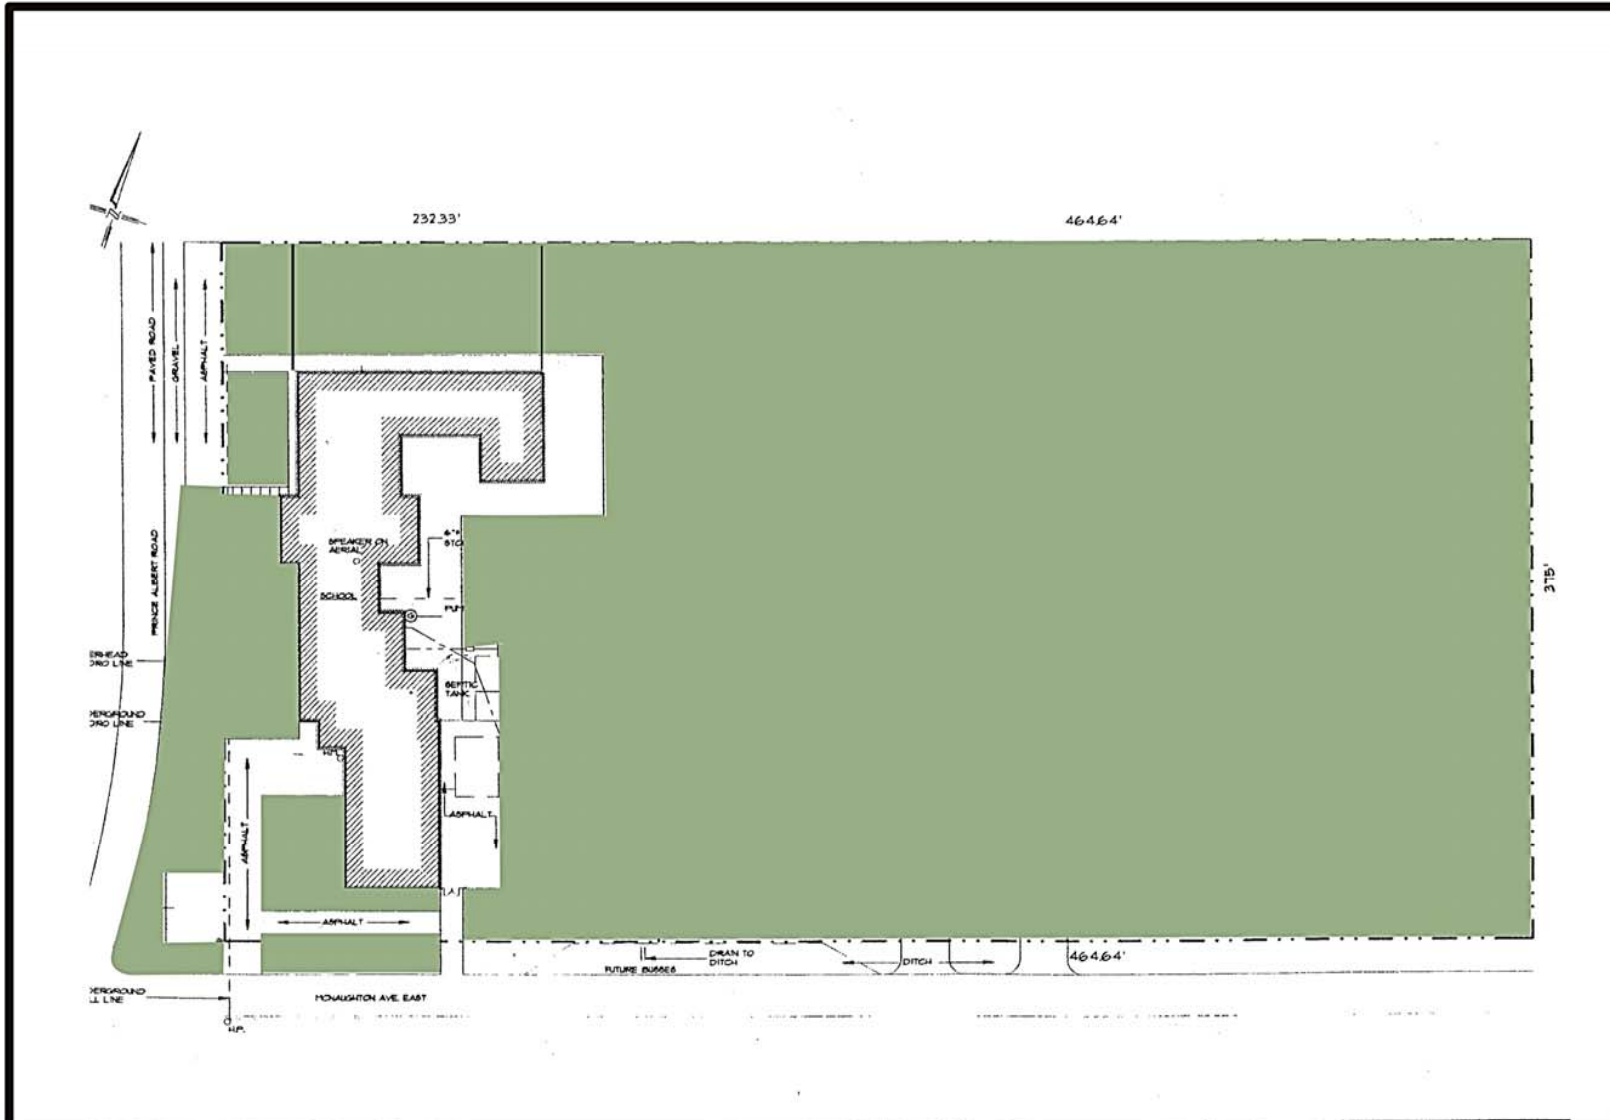

**ST. CLAIR CATHOLIC
DISTRICT SCHOOL BOARD**
Lighting the Way ~ Rejoicing in Our Journey

ST VINCENT CATHOLIC SCHOOL
9399 MCNAUGHTON AVE CHATHAM ON.

TOTAL SITE ACREAGE	6.60:
GRASS ACREAGE	5.47

JOHN VLASMAN
MARCH 2009