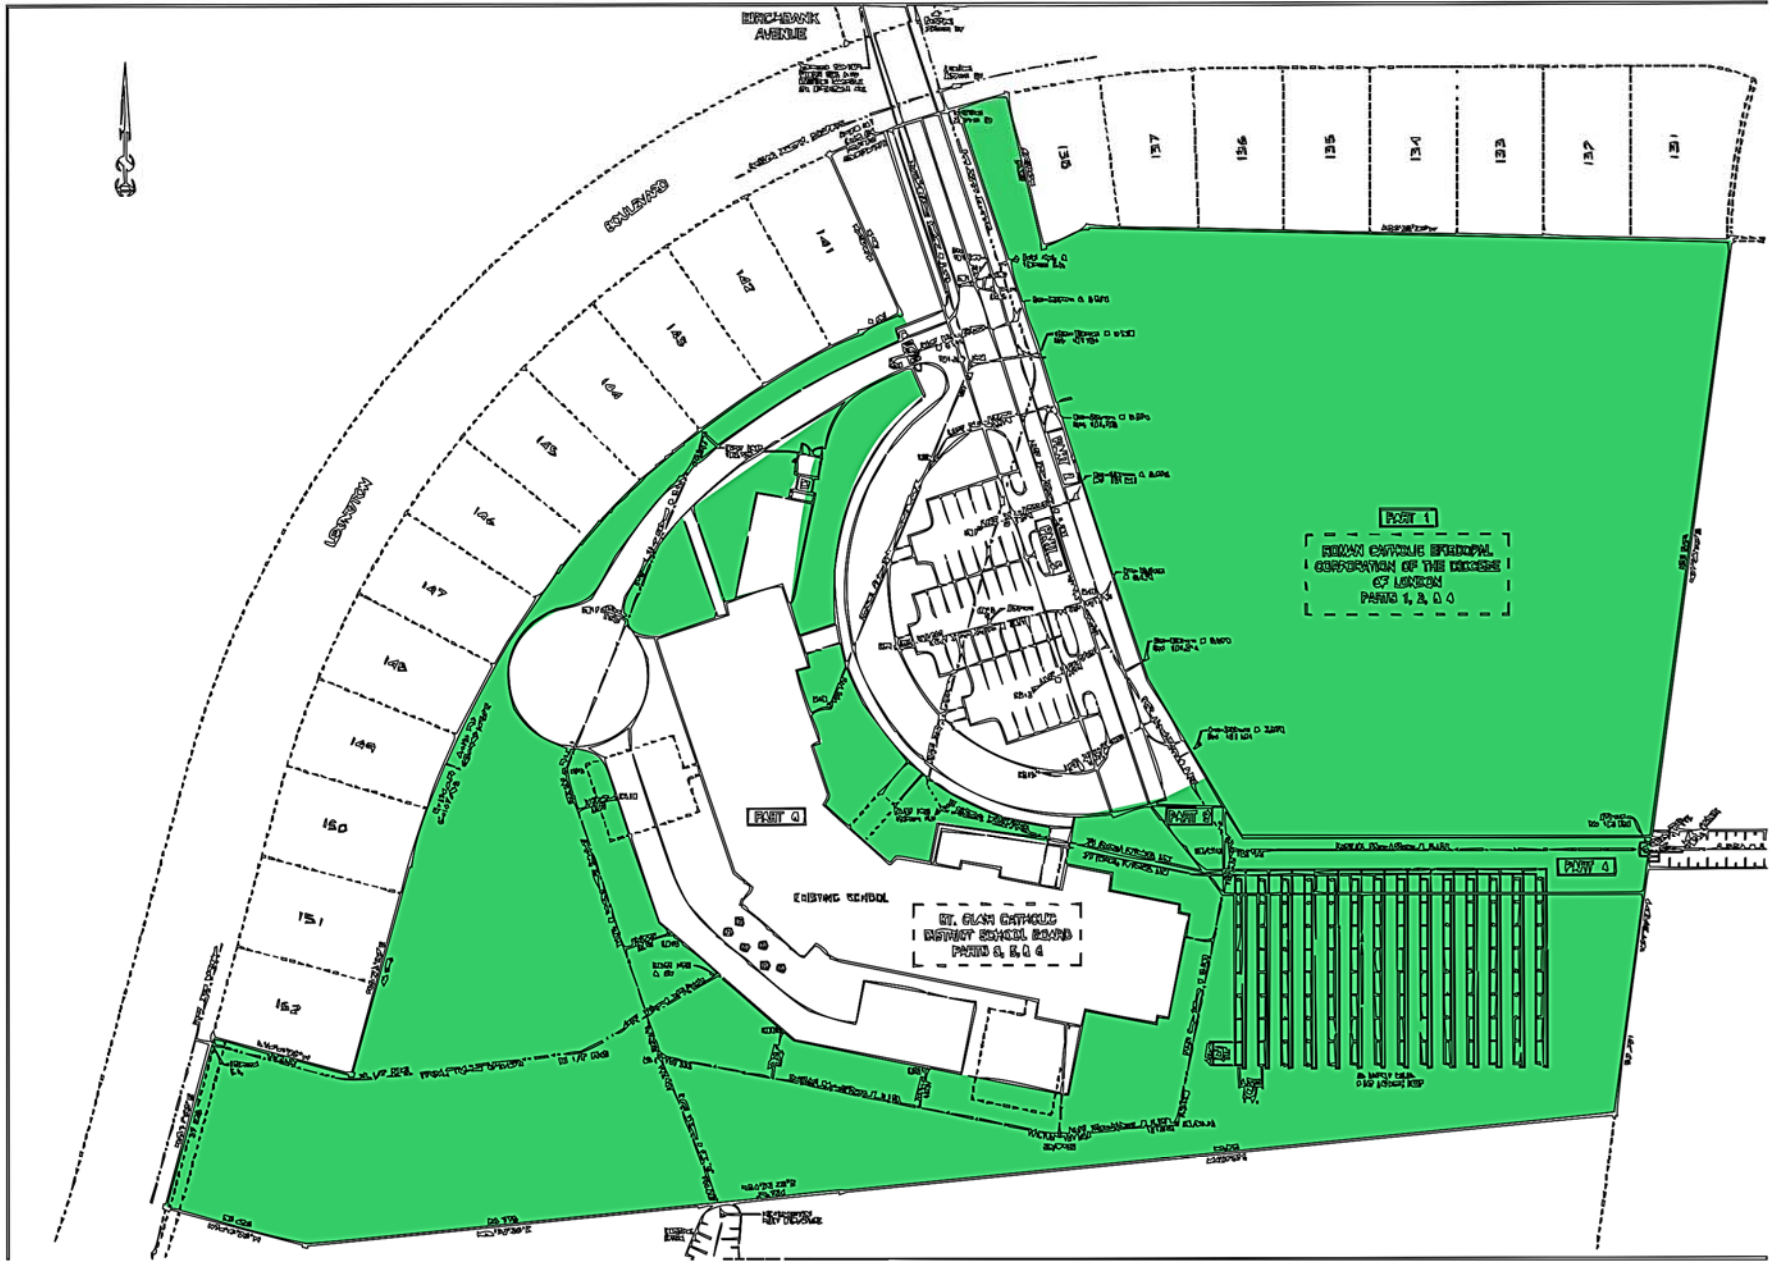

ST. CLAIR CATHOLIC
DISTRICT SCHOOL BOARD
Lighting the Way ~ Rejoicing in Our Journey

ST JOSEPHS CATHOLIC SCHOOL
CORUNNA ON

TOTAL SITE ACREAGE
GRASS ACREAGE

JOHN VLASMAN