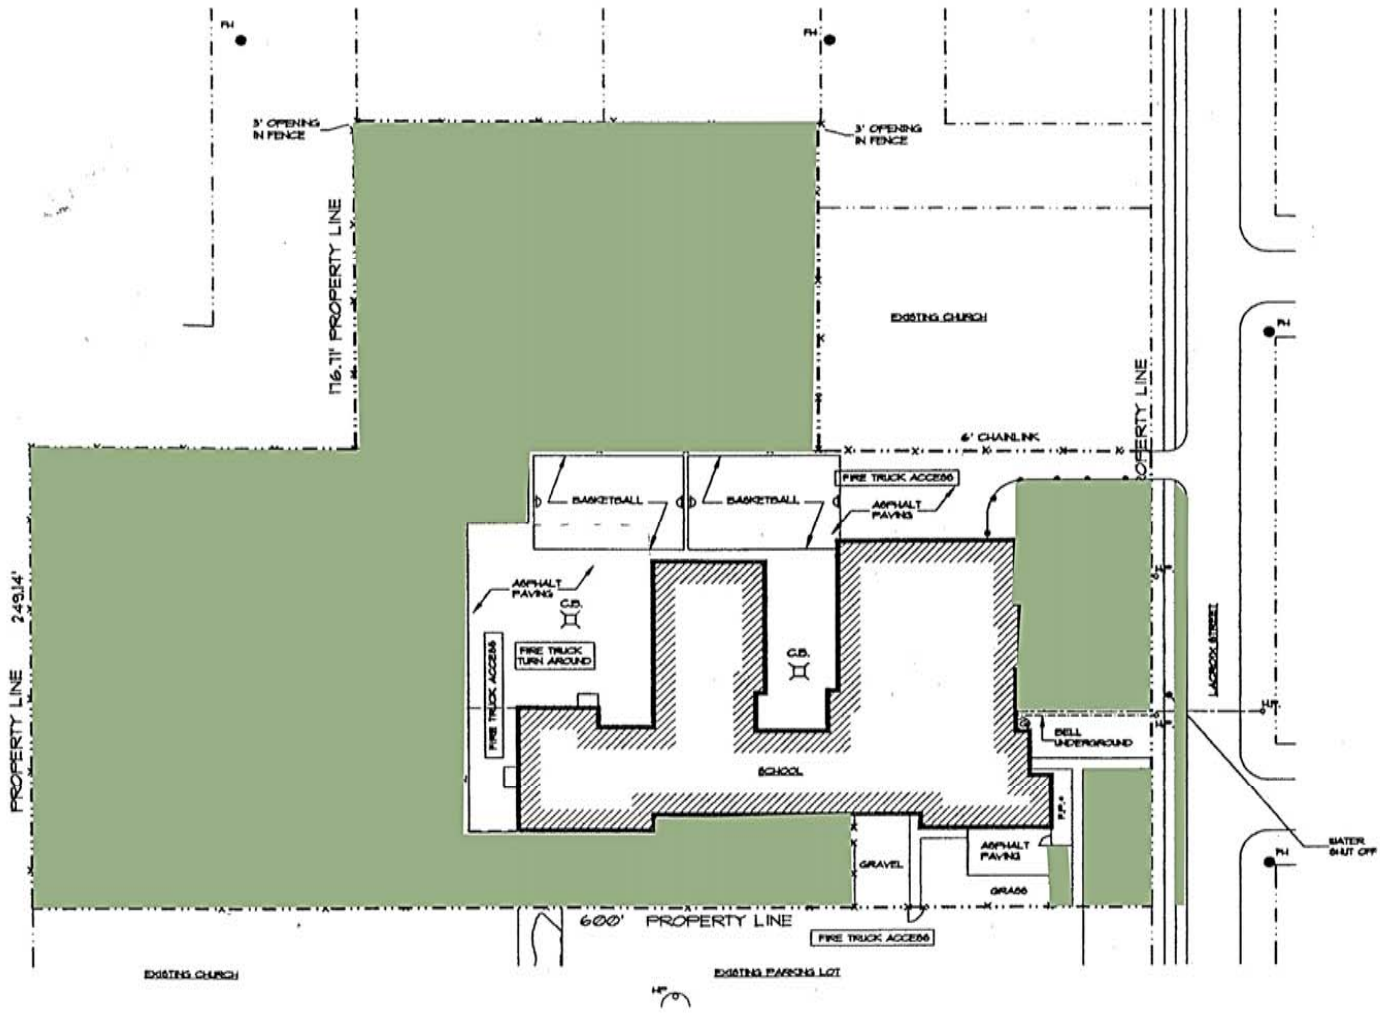

ST. CLAIR CATHOLIC DISTRICT SCHOOL BOARD
Lighting the Way ~ Rejoicing in Our Journey

St URSULAS CATHOLIC SCHOOL
426 LACROIX ST CHATHAM ON.

TOTAL SITE ACREAGE	4.40 :
GRASS ACREAGE	3.08

JOHN V. ASMAN
MARCH 2009