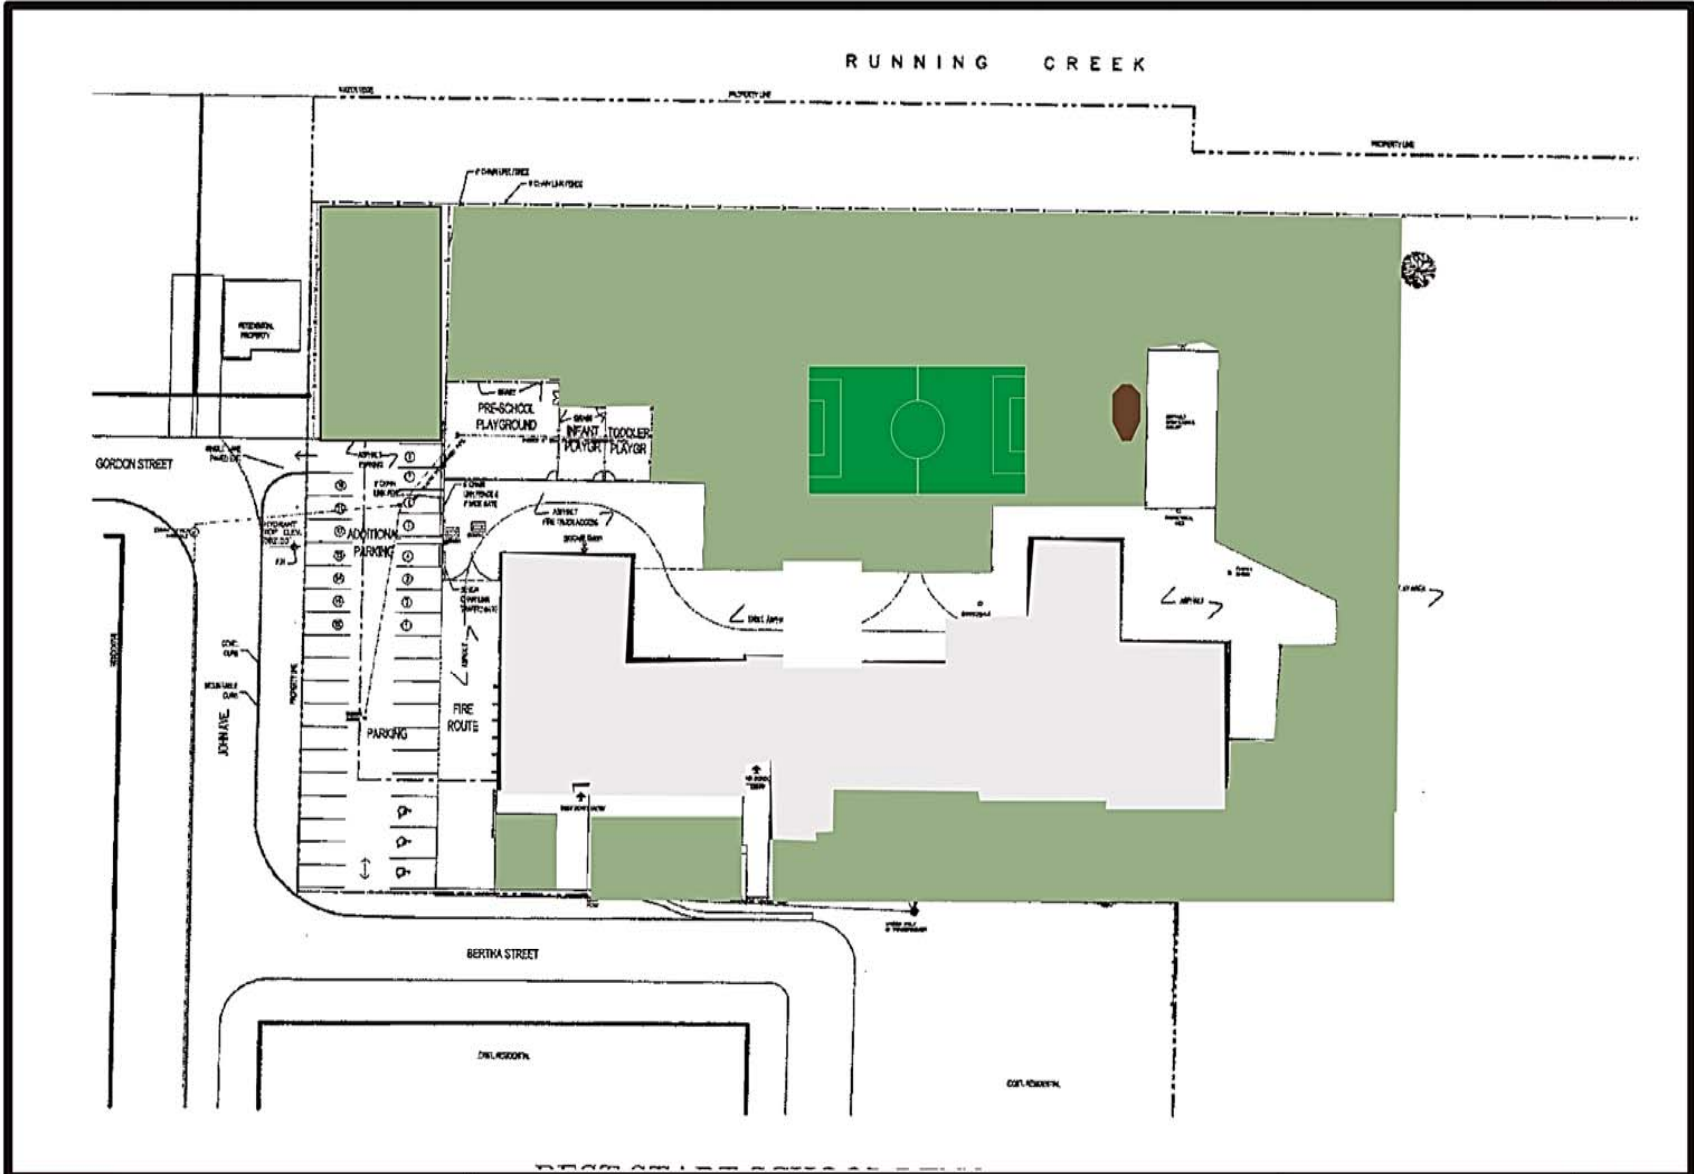

ST. ELIZABETH CATHOLIC SCHOOL
1350 BAKER ST WALLACEBURG ON.

TOTAL SITE ACREAGE	12.60
GRASS ACREAGE	9.75
CUT BY OTHERS	7.15

JOHN V. ASHMAN
MARCH 2009