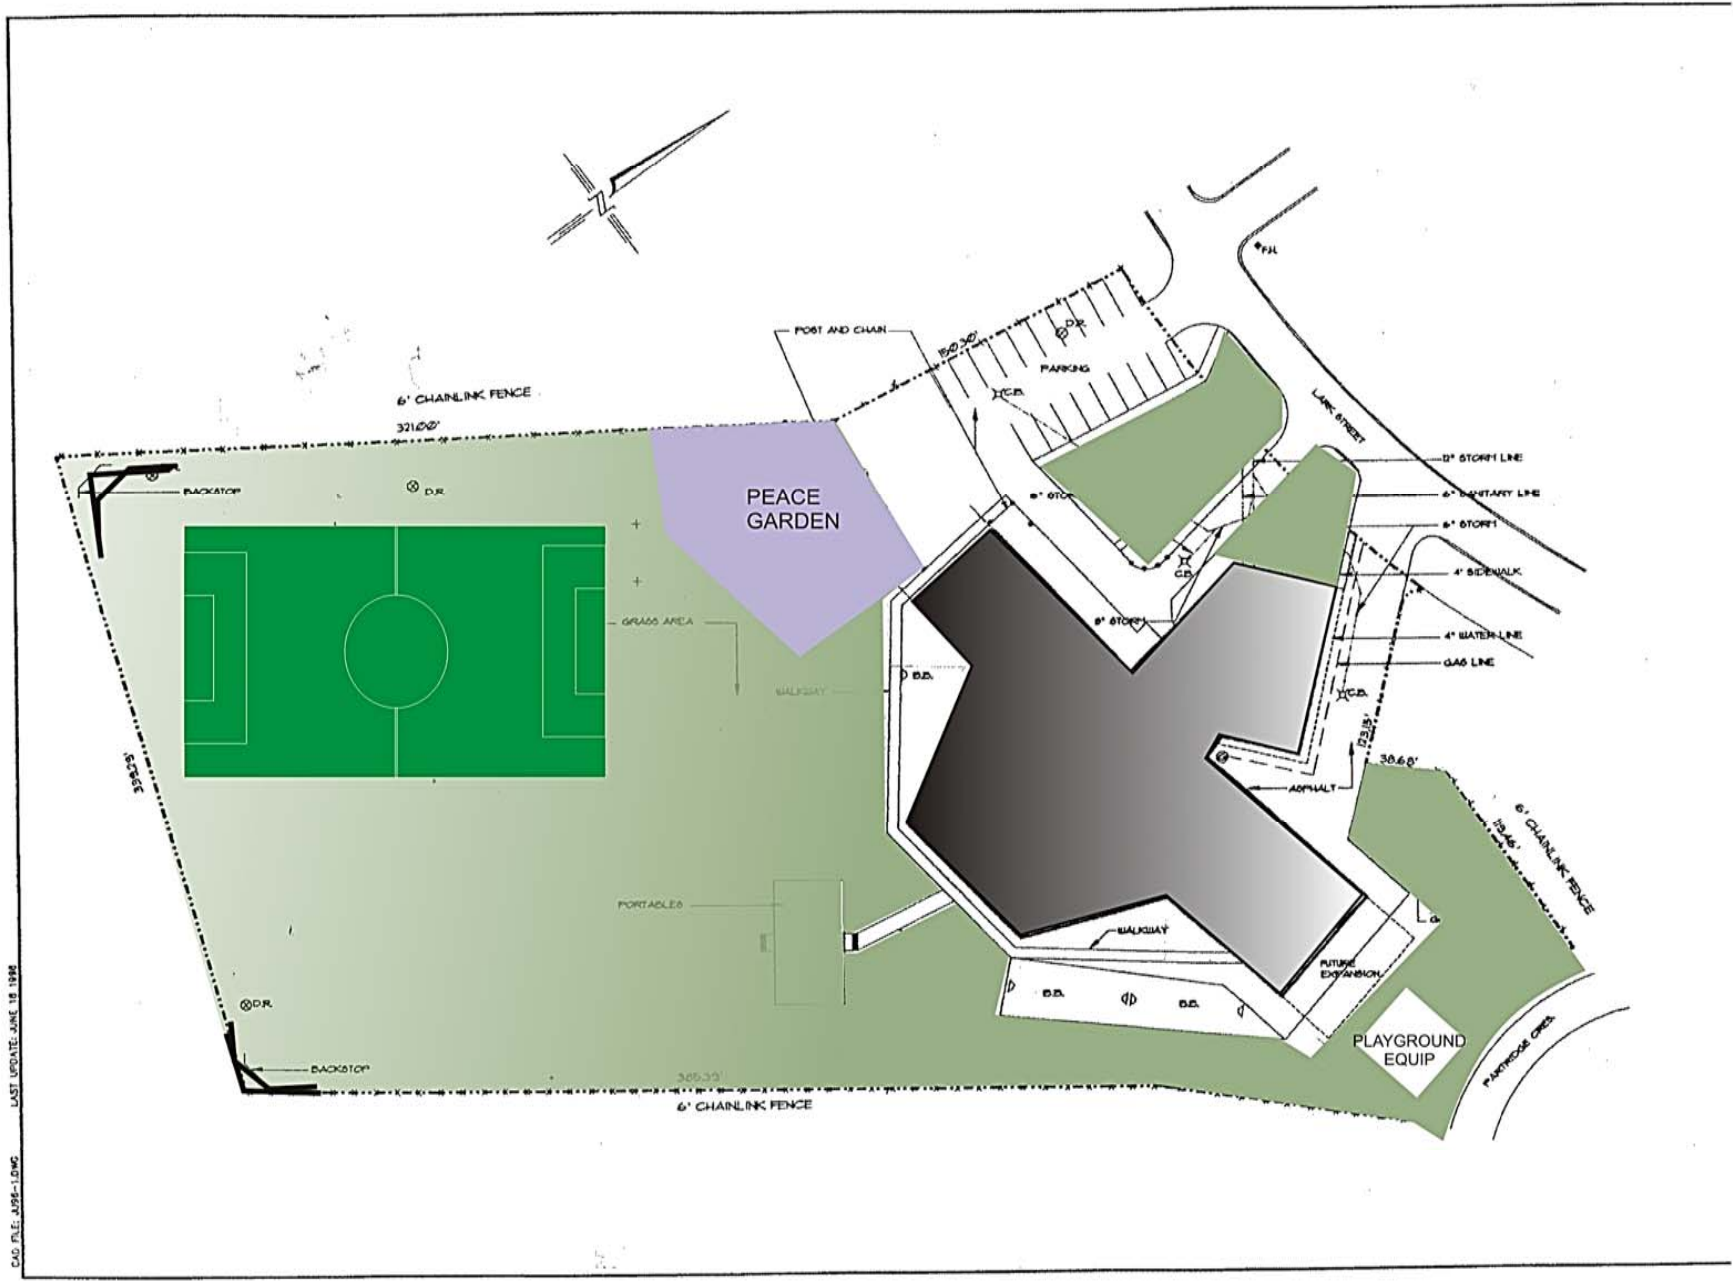

Dwg File: JUSE-10MG LAST UPDATE: JUNE 18, 1994