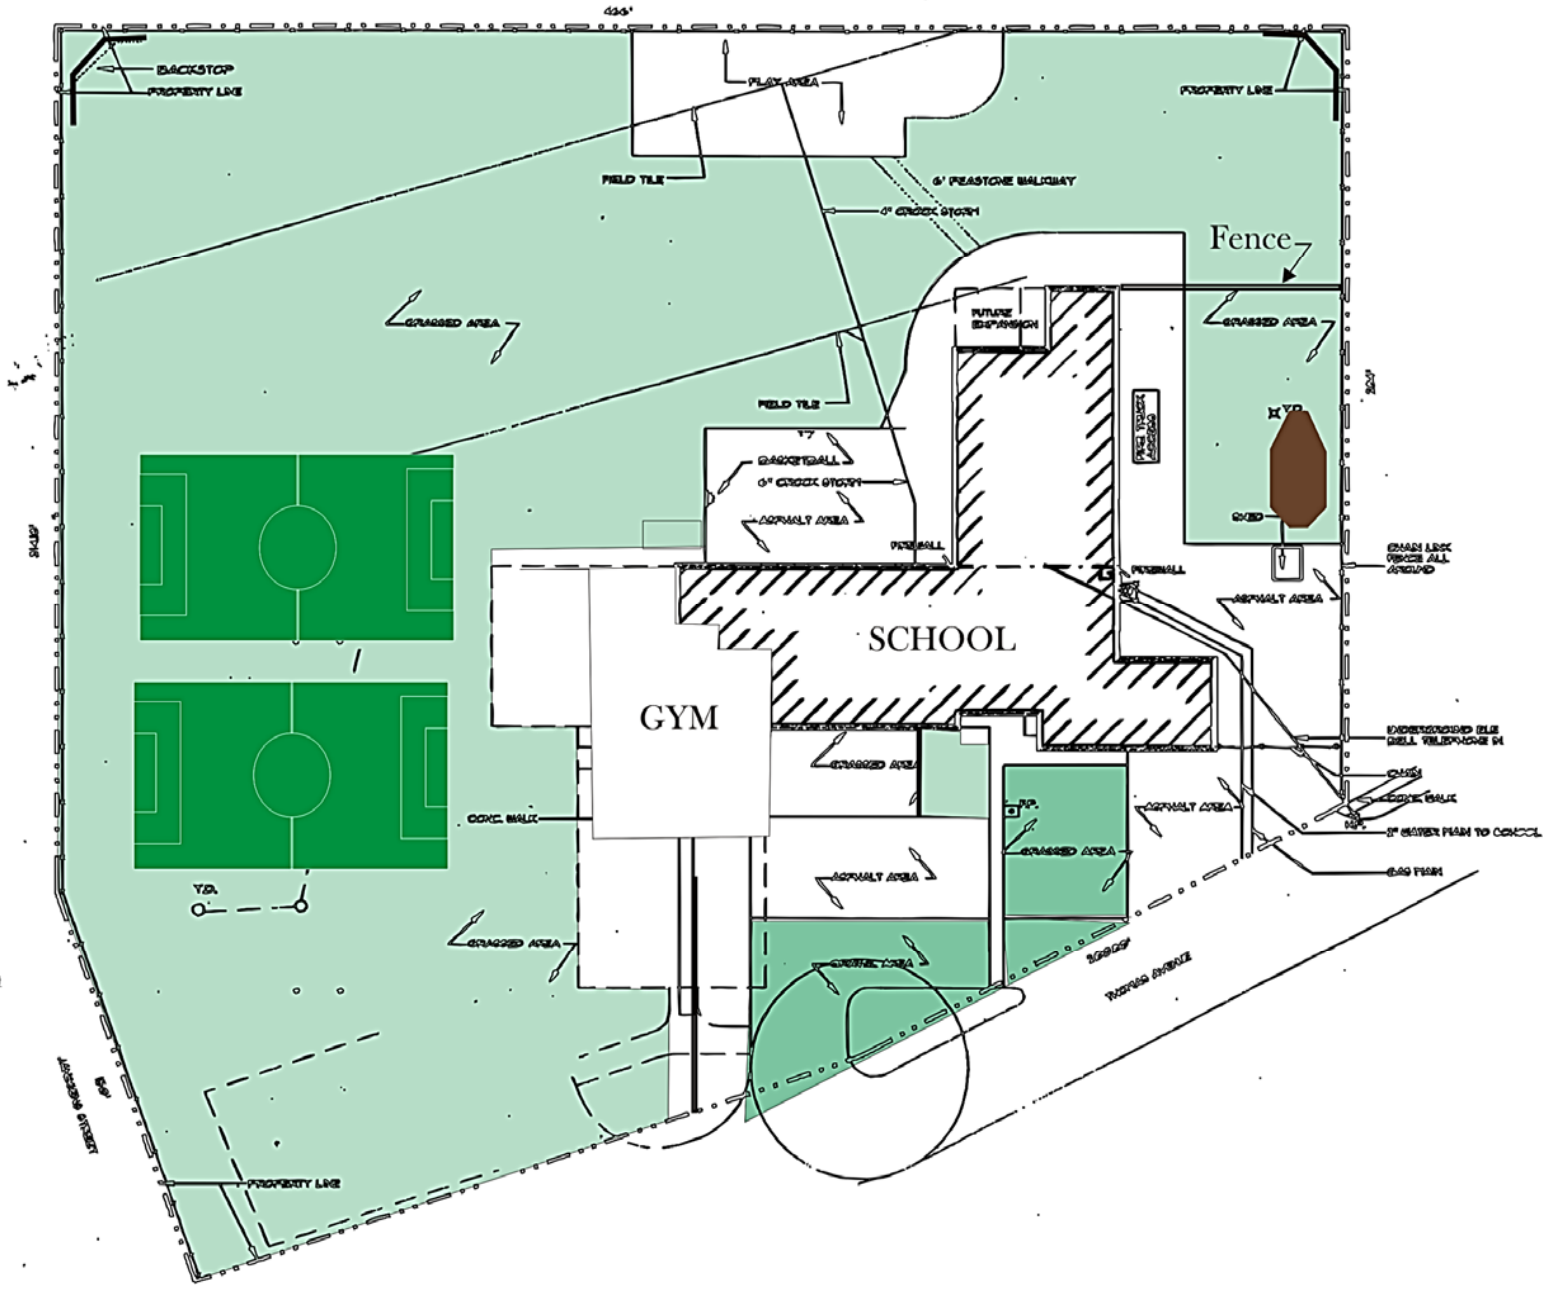

ELGIN STREET
 (60.00' WIDE RP 116) PIN 00569-0008

ADDITIONAL PARKING

ST. CLAIR CATHOLIC
DISTRICT SCHOOL BOARD
Lighting the Way ~ Rejoicing in Our Journey

GEORGE P VANIER CATHOLIC SCHOOL
.20 CECILE AVE

| | |
|--------------------|------|
| TOTAL SITE ACREAGE | 5.0 |
| GRASS ACREAGE | 3.85 |

Sacred Heart Catholic School
Port Lambton

| | |
|--------------------|-------|
| TOTAL SITE ACREAGE | _____ |
| GRASS ACREAGE | _____ |

100' 12'
20' 15'

SHED
STORAGE AND EQUIPMENT

2 STORY ADDITION
750 SQ. FT.