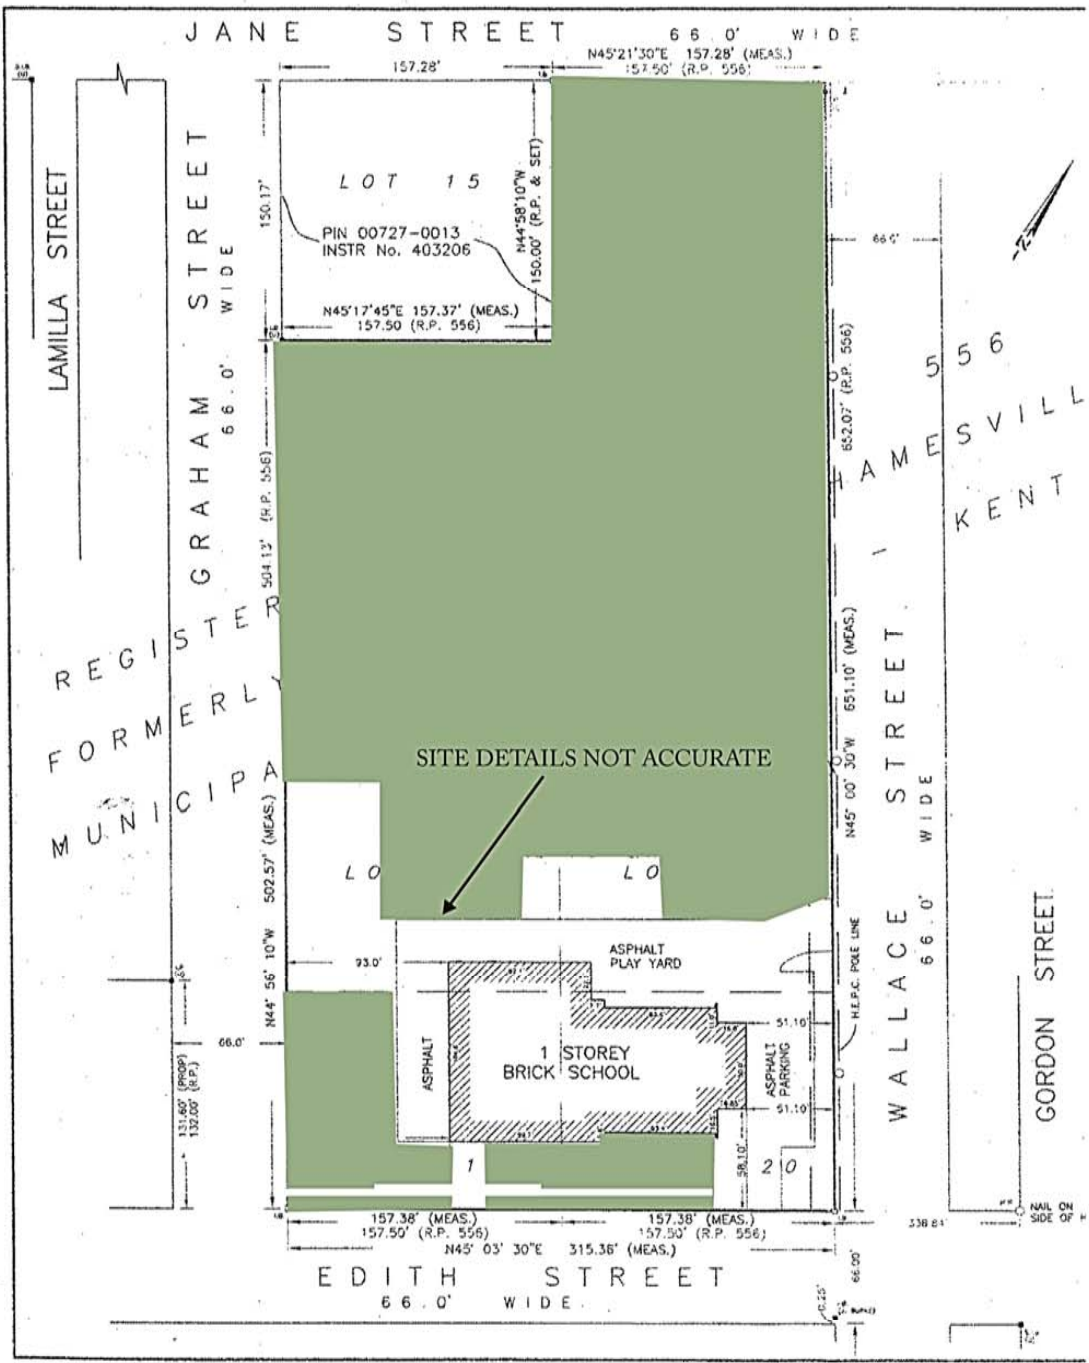

TOTAL SITE ACREAGE	: 4.17
GRASS ACREAGE	2.95