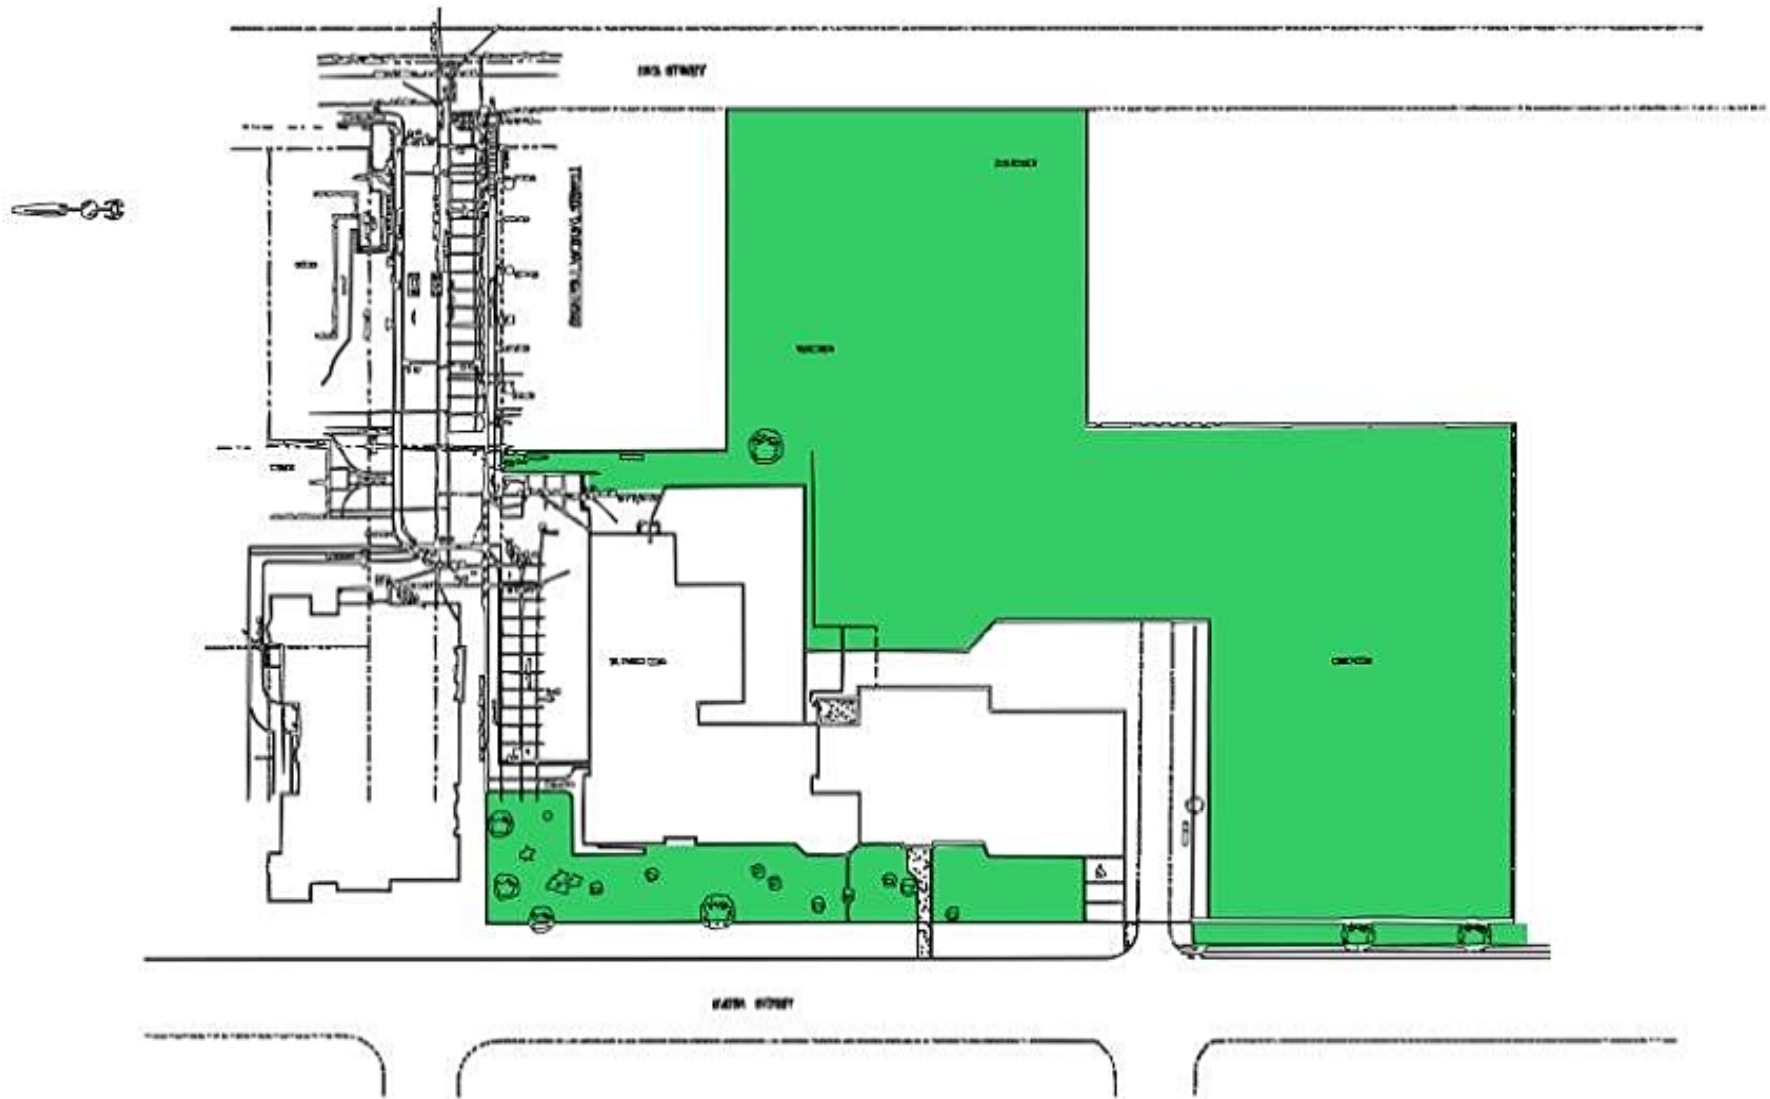

TOTAL SITE ACREAGE : 12.7
 GRASS ACREAGE

JOHN VLASMAN

ST. CLAIR CATHOLIC
DISTRICT SCHOOL BOARD
Lighting the Way – Rejoicing in Our Journey

ST PHILIP CATHOLIC SCHOOL
PETROLIA ON

TOTAL SITE ACREAGE 3.85
 GRASS ACREAGE 1.71