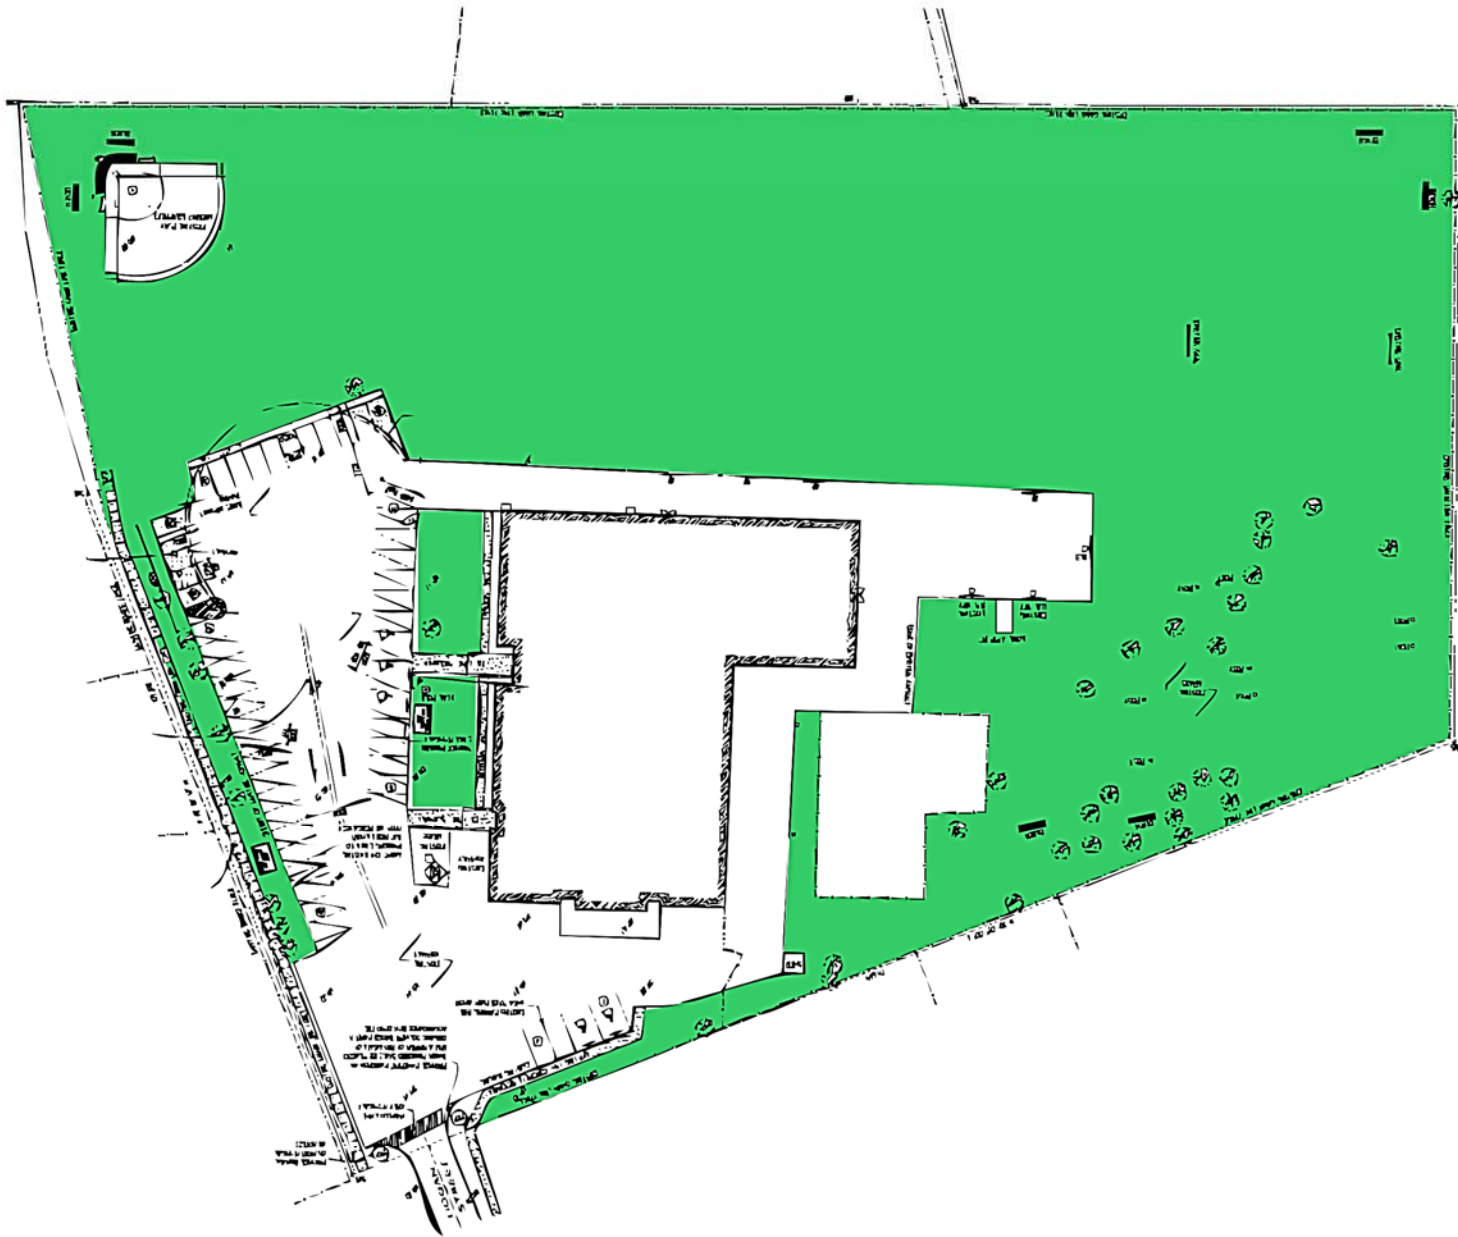

ST. CLAIR CATHOLIC
DISTRICT SCHOOL BOARD
Lighting the Way ~ Rejoicing in Our Journey

GREGORY HOGAN CATHOLIC SCHOOL
SARNIA ON

TOTAL SITE ACREAGE : 5.46
GRASS ACREAGE 4.25

JOHN VLASMAN