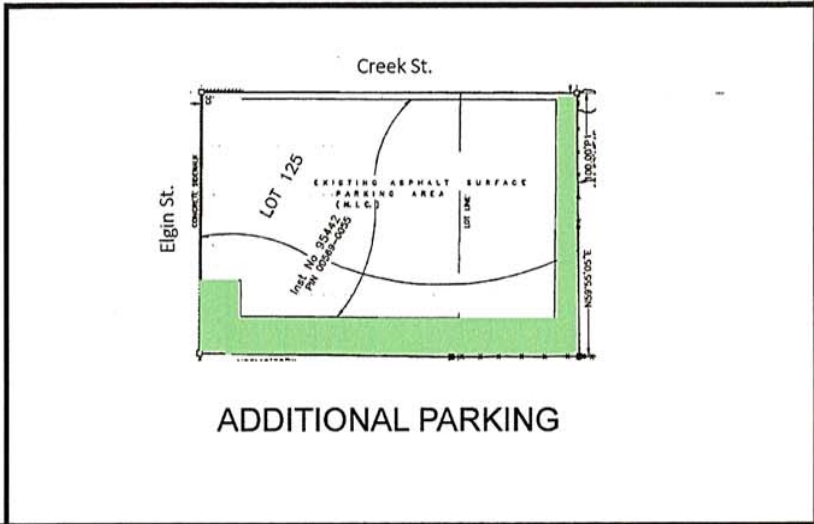

ELGIN STREET
 (60.00' WIDE RP 116) PIN 00569-0008

ADDITIONAL PARKING

ST. CLAIR CATHOLIC
DISTRICT SCHOOL BOARD
Lighting the Way ~ Rejoicing in Our Journey

GEORGE P VANIER CATHOLIC SCHOOL
.20 CECILE AVE

| | |
|--------------------|------|
| TOTAL SITE ACREAGE | 5.0 |
| GRASS ACREAGE | 3.85 |

Sacred Heart Catholic School
Port Lambton

| | |
|--------------------|-------|
| TOTAL SITE ACREAGE | _____ |
| GRASS ACREAGE | _____ |

100' 12'
20' 15'

SHED
STORAGE AND EQUIPMENT

2 STORY ADDITION
750 SQ. FT.