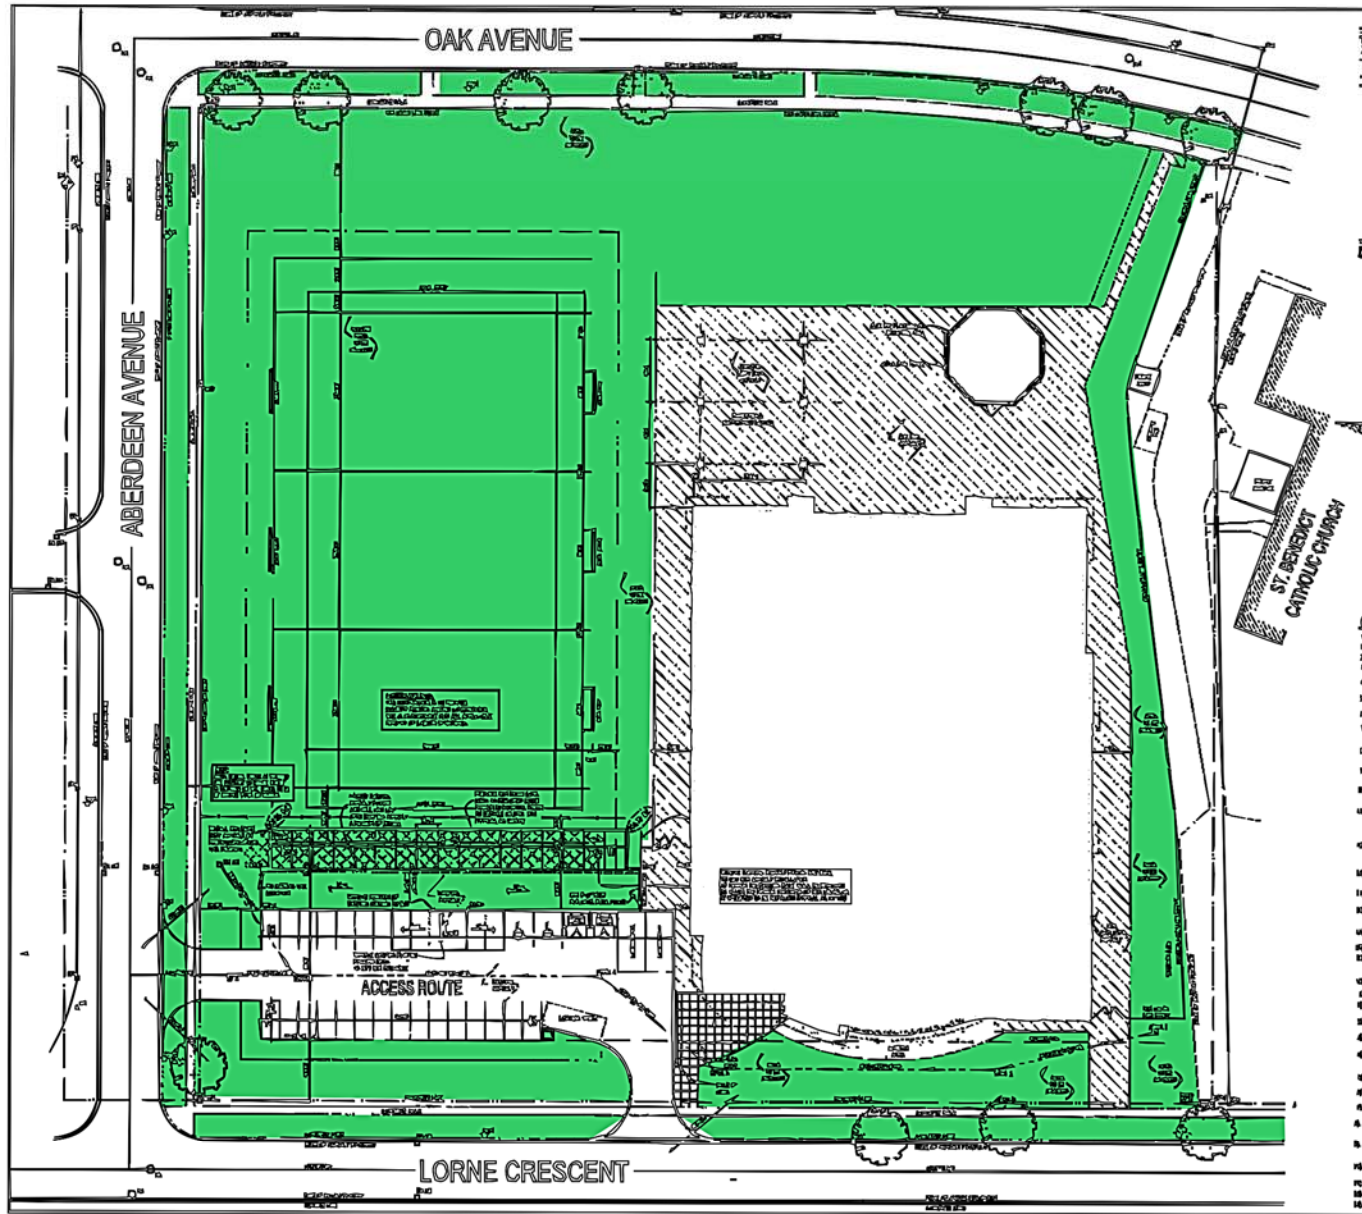

ELGIN STREET
 (60.00' WIDE RP 116) PIN 00569-0008

ADDITIONAL PARKING

ST. CLAIR CATHOLIC
DISTRICT SCHOOL BOARD
Lighting the Way ~ Rejoicing in Our Journey

GEORGE P VANIER CATHOLIC SCHOOL
.20 CECILE AVE

| | |
|--------------------|------|
| TOTAL SITE ACREAGE | 5.0 |
| GRASS ACREAGE | 3.85 |

TOTAL SITE ACREAGE : 8.46
 GRASS AREA : 7.26

JOHN VLASSMAN

**ST. CLAIR CATHOLIC
DISTRICT SCHOOL BOARD**
Lighting the Way ~ Rejoicing in Our Journey

HOLY TRINITY CATHOLIC SCHOOL
975 OAK AVE SARNIA ON

TOTAL SITE ACREAGE 5.02
GRASS ACREAGE 2.56

Sacred Heart Catholic School
Port Lambton

| | |
|--------------------|-------|
| TOTAL SITE ACREAGE | _____ |
| GRASS ACREAGE | _____ |

100' 12'
20' 15'

SHED
STORAGE AND EQUIPMENT

2 STORY ADDITION
750 SQ. FT.