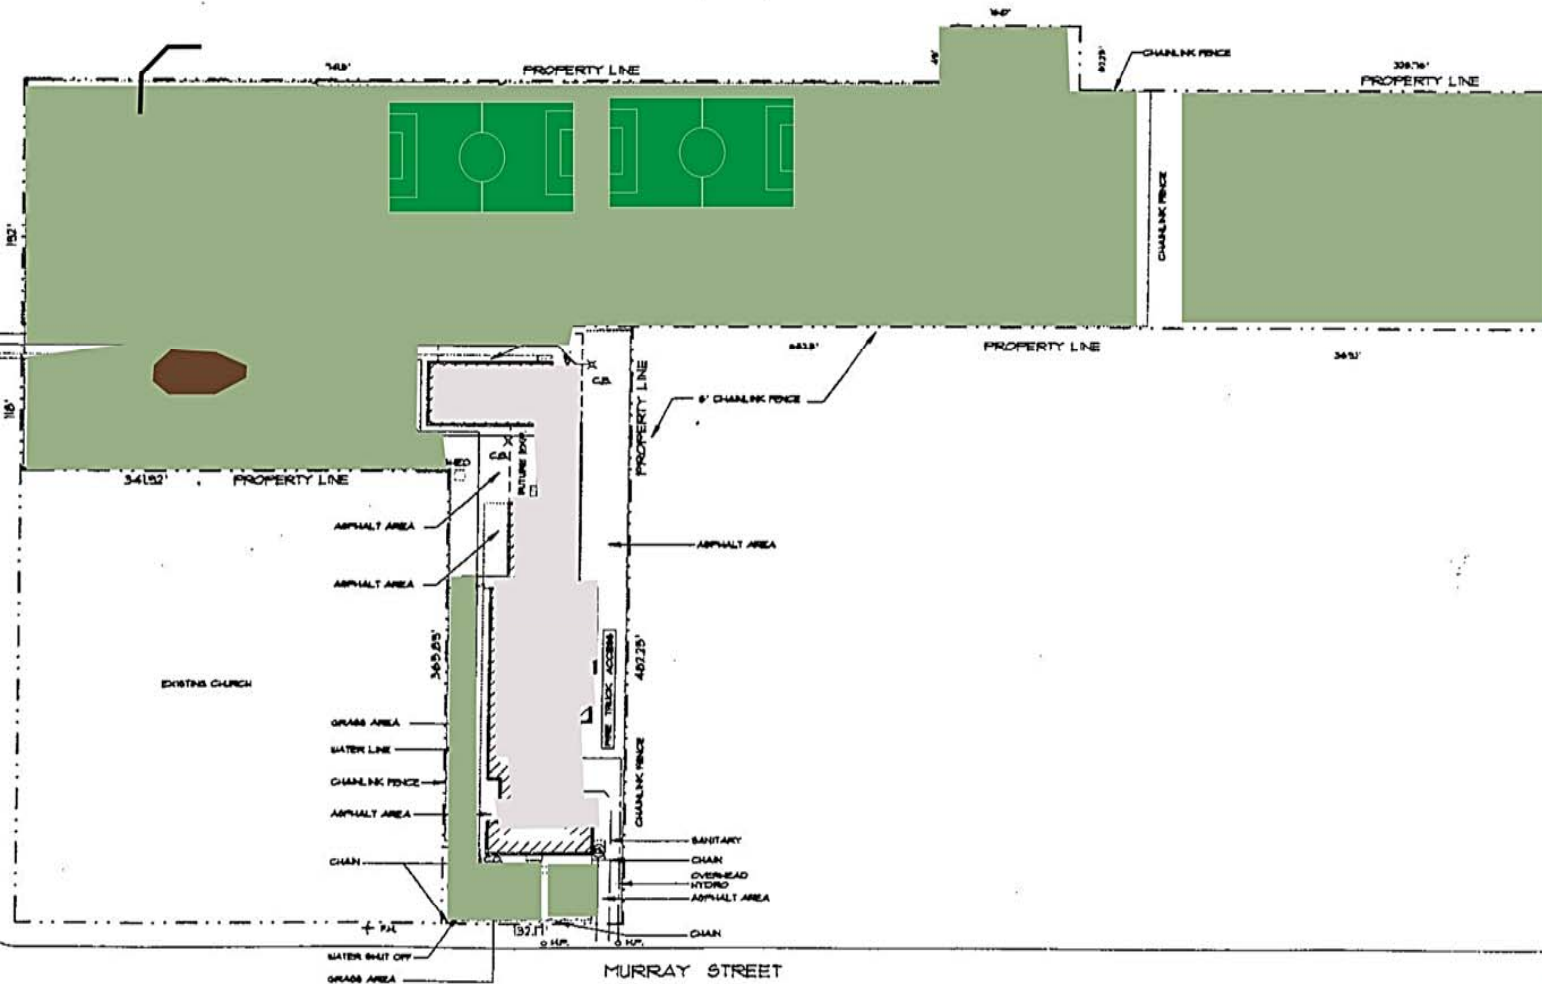

ST. CLAIR CATHOLIC
DISTRICT SCHOOL BOARD
Lighting the Way ~ Rejoicing in Our Journey

HOLY FAMILY CATHOLIC SCHOOL
649 MURRAY ST WALLACEBURG ONT.

TOTAL SITE ACREAGE : 8.46
GRASS AREA : 7.26

JOHN VLASSMAN