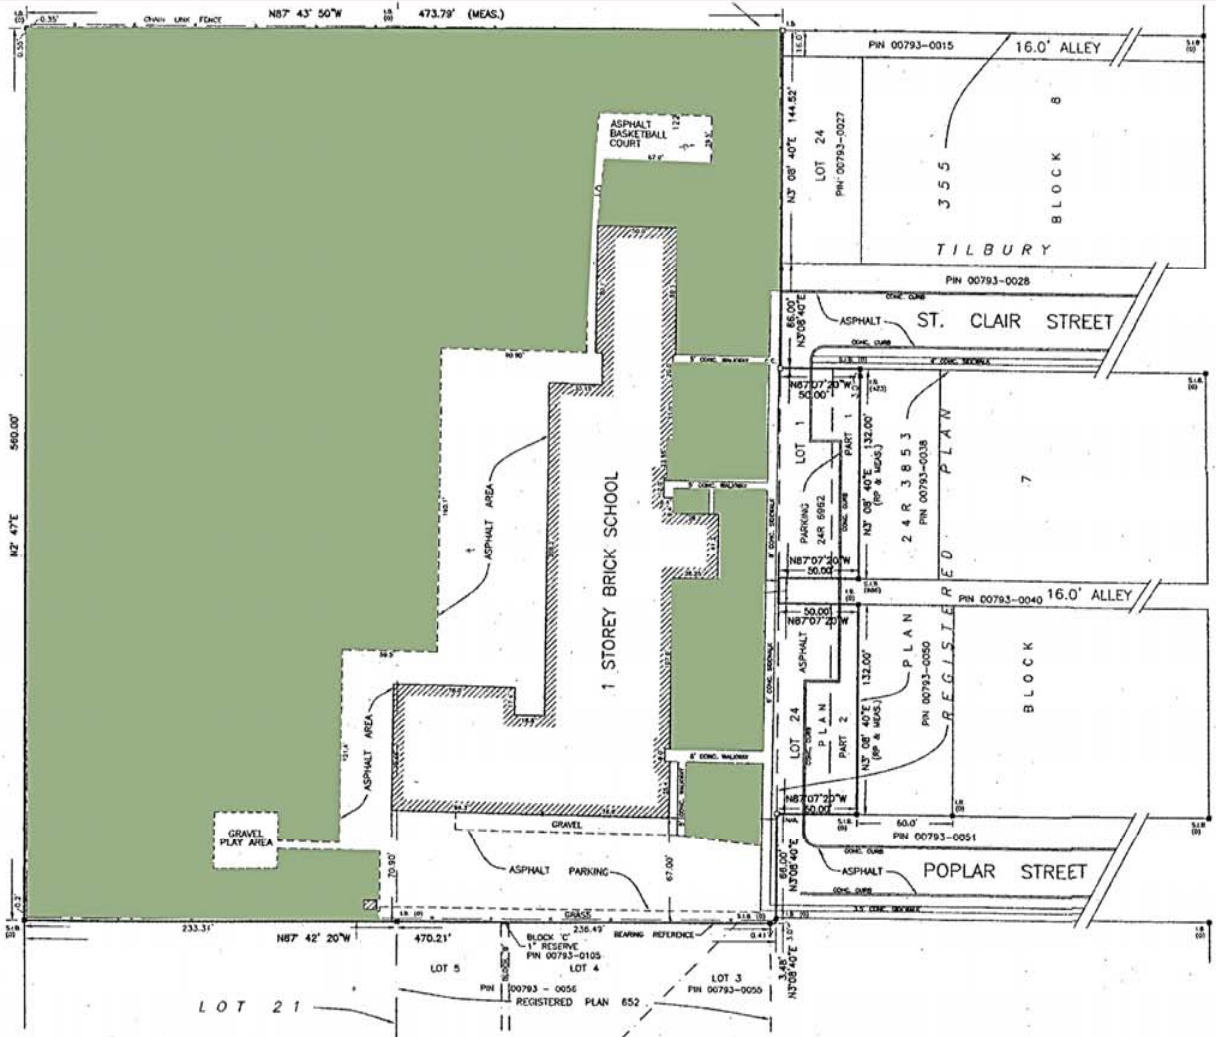

GEOGRAPHIC TOWNSHIP OF TILBURY NORTH
COUNTY OF ESSEX