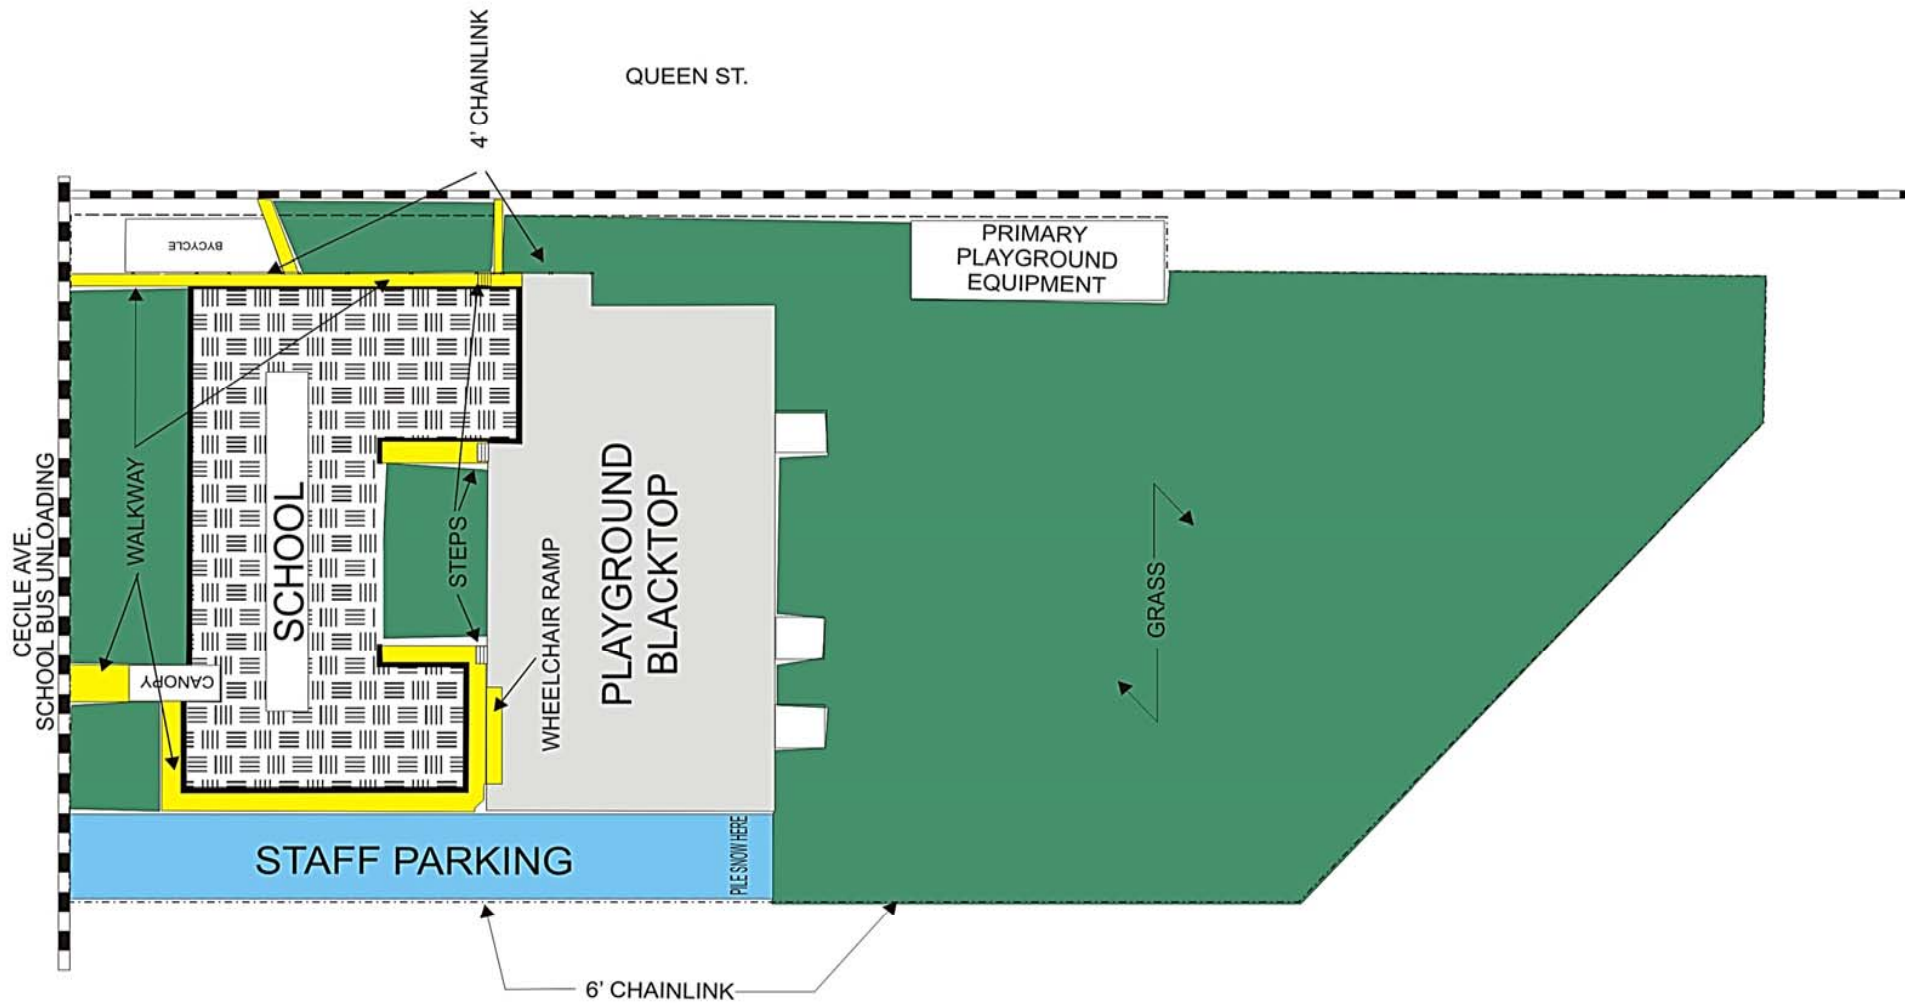

ELGIN STREET
 (60.00' WIDE RP 116) PIN 00569-0008

ADDITIONAL PARKING

ST. CLAIR CATHOLIC
DISTRICT SCHOOL BOARD
Lighting the Way ~ Rejoicing in Our Journey

GEORGE P VANIER CATHOLIC SCHOOL
.20 CECILE AVE

| | |
|--------------------|------|
| TOTAL SITE ACREAGE | 5.0 |
| GRASS ACREAGE | 3.85 |

Sacred Heart Catholic School
Port Lambton

| | |
|--------------------|-------|
| TOTAL SITE ACREAGE | _____ |
| GRASS ACREAGE | _____ |

100' 12'
20' 15'

SHED
STORAGE AND EQUIPMENT

2 STORY ADDITION
750 SQ. FT.