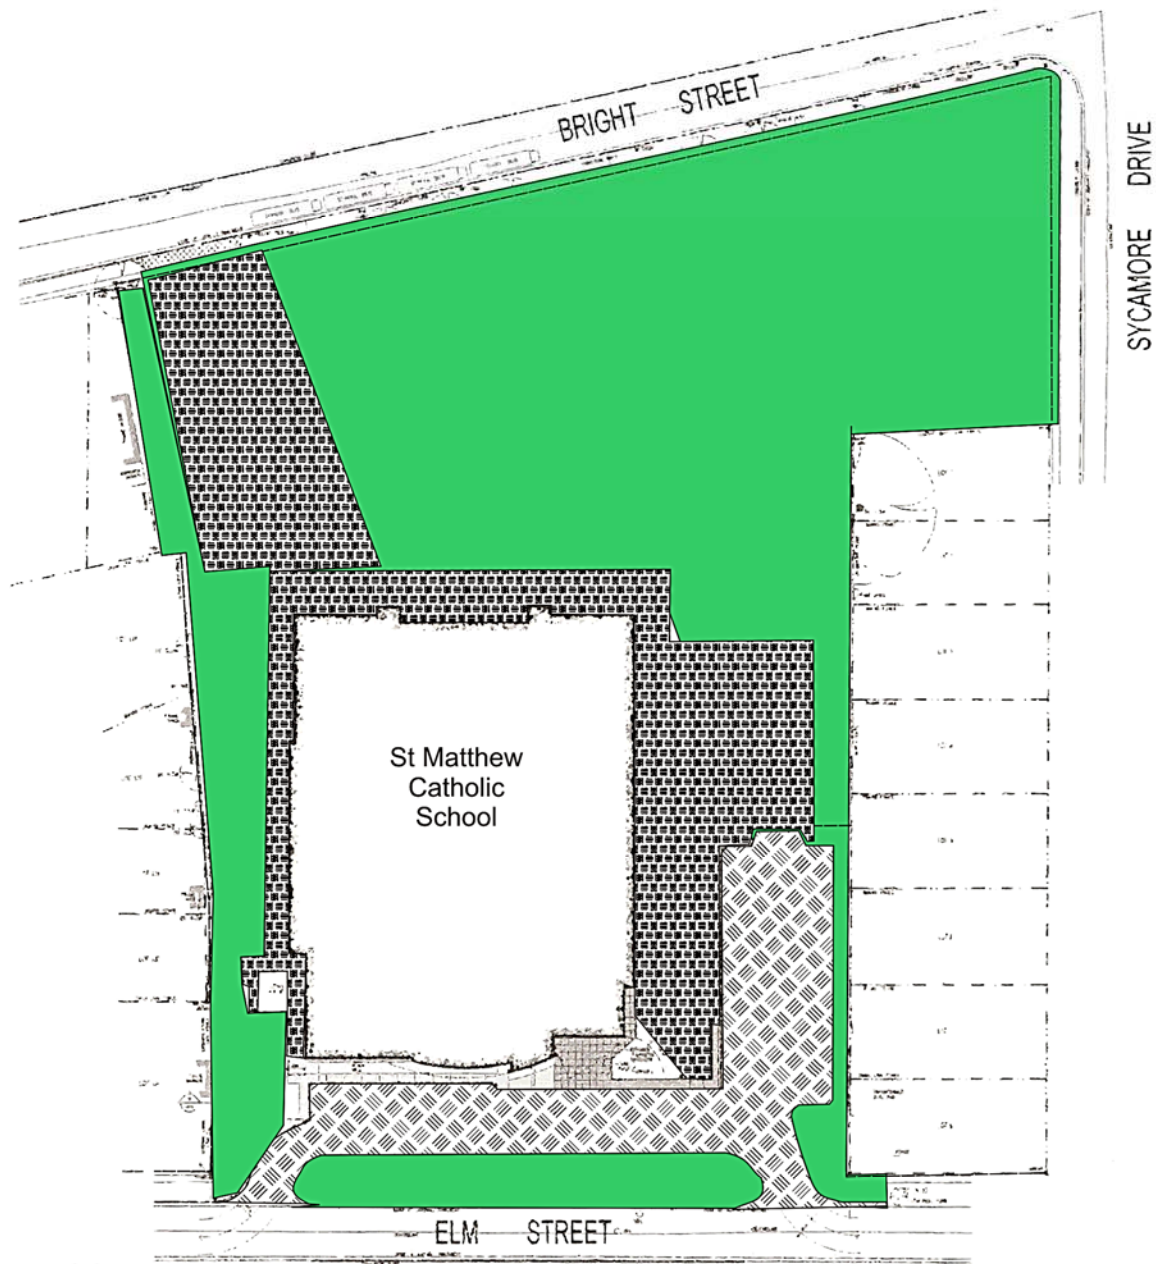

St Matthew
Catholic
School

ELM STREET

BRIGHT STREET

SYCAMORE DRIVE

ST. CLAIR CATHOLIC
DISTRICT SCHOOL BOARD
Lighting the Way ~ Rejoicing in Our Journey

St Matthew Catholic School
720 Elm Ave.
Sarnia On